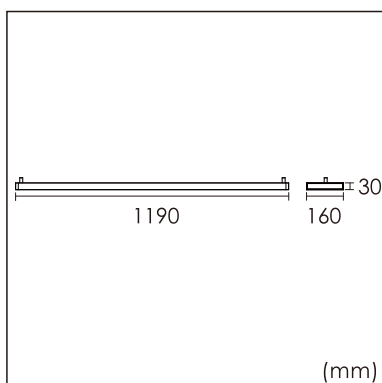

Freyr-C1

Surface mounted luminaires

23.009.13013

GENERAL

Ceiling
Surface
black
IP20
4500 lm
Beam Angle 50°
UGR<10

LED

3000K warm white
CRI ≥ 80
L80(B10)50,000H
SDCM <3

PHYSICAL

length 1190 mm
width 160 mm
height 30 mm
3.6 kg

ELECTRICAL

40W
110 lm/W
DALI Dimming
AC200~240V

The data values for the luminous flux are initially subject to a tolerance of +/- 10%, those for the electrical connected load are initially subject to a tolerance of +/- 10%, and those for the colour temperature are initially subject to a tolerance of +/- 150 K. Product illustrations serve as examples and may differ from the original. No liability is assumed for typographical or printing errors. We reserve the right to make alterations in the interest of improving our products.