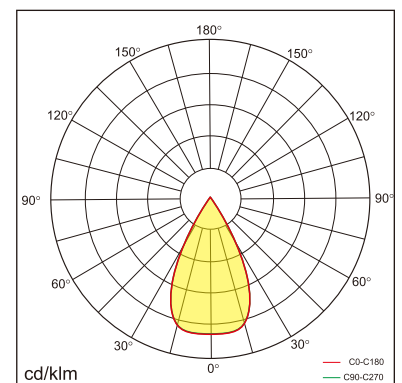

Freyr-C1

Surface mounted luminaires

23.009.13013

GENERAL

Ceiling
Surface
black
IP20
4500 lm
Beam Angle 50°
UGR<10

LED

3000K warm white
CRI ≥ 80
L80(B10)50,000H
SDCM <3

PHYSICAL

length 1190 mm
width 160 mm
height 30 mm
3.6 kg

ELECTRICAL

40W
110 lm/W
DALI Dimming
AC200~240V

The data values for the luminous flux are initially subject to a tolerance of +/- 10%, those for the electrical connected load are initially subject to a tolerance of +/- 10%, and those for the colour temperature are initially subject to a tolerance of +/- 150 K. Product illustrations serve as examples and may differ from the original. No liability is assumed for typographical or printing errors. We reserve the right to make alterations in the interest of improving our products.