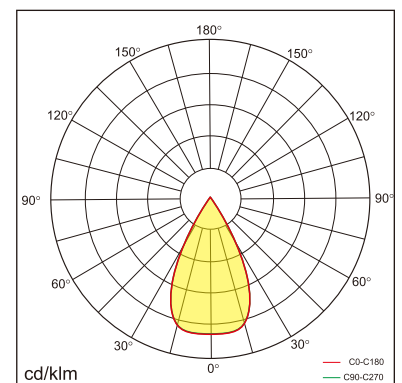

Freyr-C1

Surface mounted luminaires

23.009.24004

GENERAL

Ceiling
Surface
White
IP20
4500 lm
Beam Angle 50°
UGR<10

LED

4000K neutral white
CRI ≥ 80
L80(B10)50,000H
SDCM <3

PHYSICAL

length 1190 mm
width 160 mm
height 30 mm
3.6 kg

ELECTRICAL

40W
110 lm/W
No Dimming
AC200~240V

The data values for the luminous flux are initially subject to a tolerance of +/- 10%, those for the electrical connected load are initially subject to a tolerance of +/- 10%, and those for the colour temperature are initially subject to a tolerance of +/- 150 K. Product illustrations serve as examples and may differ from the original. No liability is assumed for typographical or printing errors. We reserve the right to make alterations in the interest of improving our products.