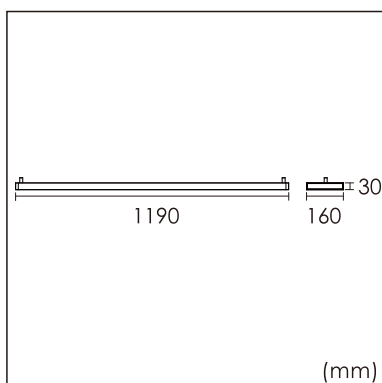

Freyr-C1

Surface mounted luminaires

23.009.24004

GENERAL

Ceiling
Surface
White
IP20
4500 lm
Beam Angle 50°
UGR<10

LED

4000K neutral white
CRI ≥ 80
L80(B10)50,000H
SDCM <3

PHYSICAL

length 1190 mm
width 160 mm
height 30 mm
3.6 kg

ELECTRICAL

40W
110 lm/W
No Dimming
AC200~240V

The data values for the luminous flux are initially subject to a tolerance of +/- 10%, those for the electrical connected load are initially subject to a tolerance of +/- 10%, and those for the colour temperature are initially subject to a tolerance of +/- 150 K. Product illustrations serve as examples and may differ from the original. No liability is assumed for typographical or printing errors. We reserve the right to make alterations in the interest of improving our products.