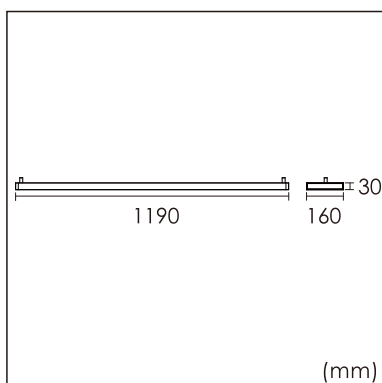

Freyr-C1

Surface mounted luminaires

23.009.33005

GENERAL

Ceiling
Surface
Silver
IP20
4500 lm
Beam Angle 50°
UGR<10

LED

3000K warm white
CRI ≥ 80
L80(B10)50,000H
SDCM <3

PHYSICAL

length 1190 mm
width 160 mm
height 30 mm
3.6 kg

ELECTRICAL

40W
110 lm/W
No Dimming
AC200~240V

The data values for the luminous flux are initially subject to a tolerance of +/- 10%, those for the electrical connected load are initially subject to a tolerance of +/- 10%, and those for the colour temperature are initially subject to a tolerance of +/- 150 K. Product illustrations serve as examples and may differ from the original. No liability is assumed for typographical or printing errors. We reserve the right to make alterations in the interest of improving our products.