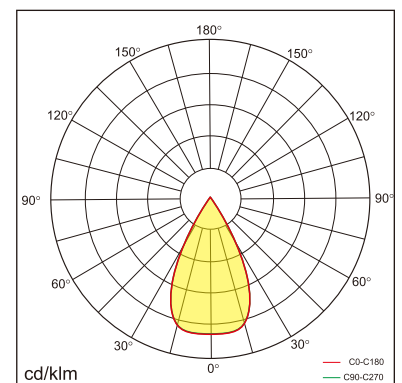

Freyr-C1

Surface mounted luminaires

23.009.33005

GENERAL

Ceiling
Surface
Silver
IP20
4500 lm
Beam Angle 50°
UGR<10

LED

3000K warm white
CRI ≥ 80
L80(B10)50,000H
SDCM <3

PHYSICAL

length 1190 mm
width 160 mm
height 30 mm
3.6 kg

ELECTRICAL

40W
110 lm/W
No Dimming
AC200~240V

The data values for the luminous flux are initially subject to a tolerance of +/- 10%, those for the electrical connected load are initially subject to a tolerance of +/- 10%, and those for the colour temperature are initially subject to a tolerance of +/- 150 K. Product illustrations serve as examples and may differ from the original. No liability is assumed for typographical or printing errors. We reserve the right to make alterations in the interest of improving our products.