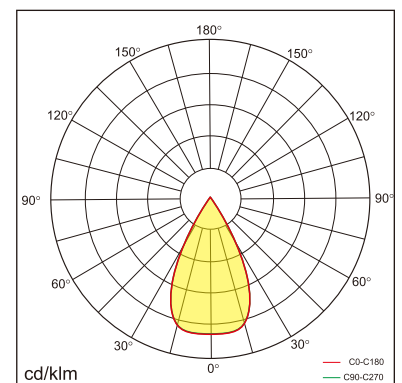

Freyr-C1

Surface mounted luminaires

23.009.34012

GENERAL

Ceiling
Surface
Silver
IP20
4500 lm
Beam Angle 50°
UGR<10

LED

4000K neutral white
CRI ≥ 80
L80(B10)50,000H
SDCM <3

PHYSICAL

length 1190 mm
width 160 mm
height 30 mm
3.6 kg

ELECTRICAL

40W
110 lm/W
1-10V Dimming
AC200~240V

The data values for the luminous flux are initially subject to a tolerance of +/- 10%, those for the electrical connected load are initially subject to a tolerance of +/- 10%, and those for the colour temperature are initially subject to a tolerance of +/- 150 K. Product illustrations serve as examples and may differ from the original. No liability is assumed for typographical or printing errors. We reserve the right to make alterations in the interest of improving our products.