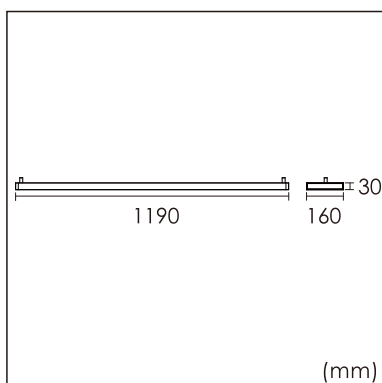

Freyr-C1

Surface mounted luminaires

23.009.34012

GENERAL

Ceiling
Surface
Silver
IP20
4500 lm
Beam Angle 50°
UGR<10

LED

4000K neutral white
CRI ≥ 80
L80(B10)50,000H
SDCM <3

PHYSICAL

length 1190 mm
width 160 mm
height 30 mm
3.6 kg

ELECTRICAL

40W
110 lm/W
1-10V Dimming
AC200~240V

The data values for the luminous flux are initially subject to a tolerance of +/- 10%, those for the electrical connected load are initially subject to a tolerance of +/- 10%, and those for the colour temperature are initially subject to a tolerance of +/- 150 K. Product illustrations serve as examples and may differ from the original. No liability is assumed for typographical or printing errors. We reserve the right to make alterations in the interest of improving our products.