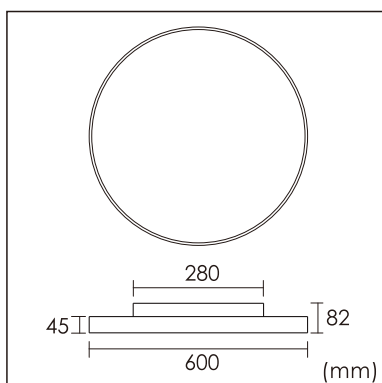

Baldur-C

Surface mounted luminaires

23.004.23069

GENERAL

Ceiling
Surface
White
IP20
indirect 1960 lm
direct 3800 lm
total 5760 lm
Beam Angle \uparrow 110°/95° \downarrow
UGR<17

LED

3000K warm white
CRI \geq 80
L80(B10)50,000H
SDCM <3

PHYSICAL

diameter 600 mm
height 82 mm
6 kg

ELECTRICAL

48W
120 lm/W
Tric Dimming
AC200~240V

The data values for the luminous flux are initially subject to a tolerance of +/- 10%, those for the electrical connected load are initially subject to a tolerance of +/- 10%, and those for the colour temperature are initially subject to a tolerance of +/- 150 K. Product illustrations serve as examples and may differ from the original. No liability is assumed for typographical or printing errors. We reserve the right to make alterations in the interest of improving our products.