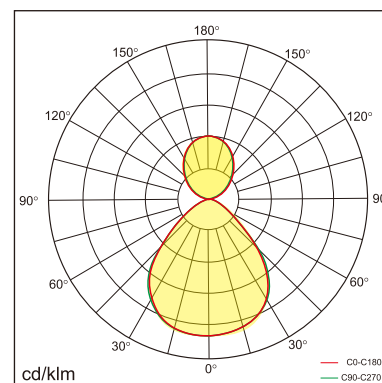

Baldur-C

Surface mounted luminaires

23.004.23069

GENERAL

Ceiling
Surface
White
IP20
indirect 1960 lm
direct 3800 lm
total 5760 lm
Beam Angle \uparrow 110°/95° \downarrow
UGR<17

LED

3000K warm white
CRI \geq 80
L80(B10)50,000H
SDCM <3

PHYSICAL

diameter 600 mm
height 82 mm
6 kg

ELECTRICAL

48W
120 lm/W
Tric Dimming
AC200~240V

The data values for the luminous flux are initially subject to a tolerance of +/- 10%, those for the electrical connected load are initially subject to a tolerance of +/- 10%, and those for the colour temperature are initially subject to a tolerance of +/- 150 K. Product illustrations serve as examples and may differ from the original. No liability is assumed for typographical or printing errors. We reserve the right to make alterations in the interest of improving our products.