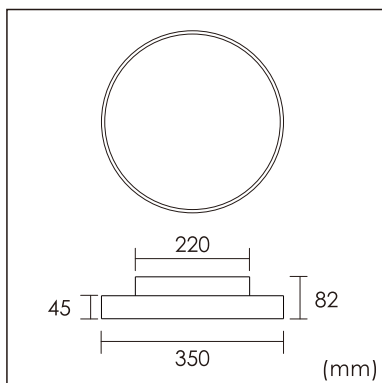

Baldur-C

Surface mounted luminaires

23.004.23021

GENERAL

Ceiling
Surface
White
IP20
indirect 500 lm
direct 1200 lm
total 1700 lm
Beam Angle \uparrow 110°/95° \downarrow
UGR<18

LED

3000K warm white
CRI \geq 80
L80(B10)50,000H
SDCM <3

PHYSICAL

diameter 350 mm
height 82 mm
2.8 kg

ELECTRICAL

18W
100 lm/W
Tric Dimming
AC200~240V

The data values for the luminous flux are initially subject to a tolerance of +/- 10%, those for the electrical connected load are initially subject to a tolerance of +/- 10%, and those for the colour temperature are initially subject to a tolerance of +/- 150 K. Product illustrations serve as examples and may differ from the original. No liability is assumed for typographical or printing errors. We reserve the right to make alterations in the interest of improving our products.