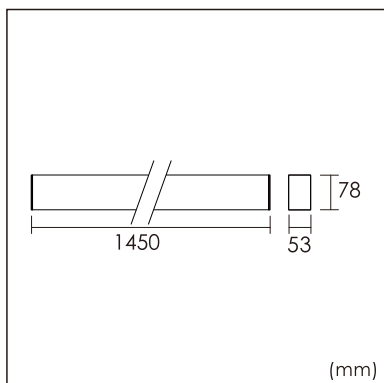

23.006.33035

GENERAL

Ceiling
Surface
Silver
IP20
3600 lm
Beam Angle 80°
UGR<18

LED

3000K warm white
CRI ≥ 80
L80(B10)50,000H
SDCM <3

PHYSICAL

length 1450 mm
width 53 mm
height 78 mm
4.1 kg

ELECTRICAL

35W
110 lm/W
DALI Dimming
AC200~240V

The data values for the luminous flux are initially subject to a tolerance of +/- 10%, those for the electrical connected load are initially subject to a tolerance of +/- 10%, and those for the colour temperature are initially subject to a tolerance of +/- 150 K. Product illustrations serve as examples and may differ from the original. No liability is assumed for typographical or printing errors. We reserve the right to make alterations in the interest of improving our products.