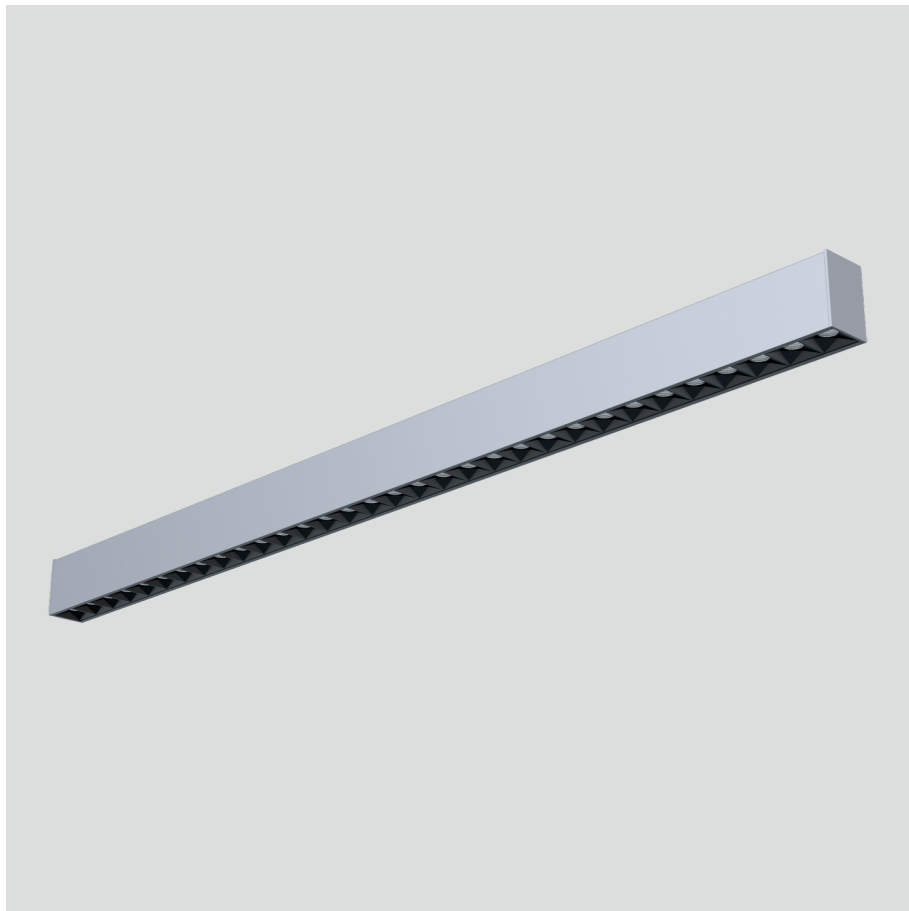

23.006.33035

GENERAL

Ceiling
Surface
Silver
IP20
3600 lm
Beam Angle 80°
UGR<18

LED

3000K warm white
CRI ≥ 80
L80(B10)50,000H
SDCM <3

PHYSICAL

length 1450 mm
width 53 mm
height 78 mm
4.1 kg

ELECTRICAL