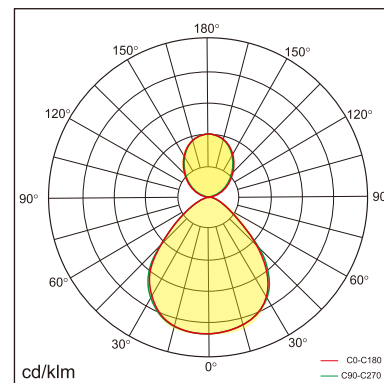

Baldur-C

Surface mounted luminaires

23.004.33071

GENERAL

Ceiling
Surface
Silver
IP20
indirect 1960 lm
direct 3800 lm
total 5760 lm
Beam Angle \uparrow 110°/95° \downarrow
UGR<17

LED

3000K warm white
CRI \geq 80
L80(B10)50,000H
SDCM <3

PHYSICAL

diameter 600 mm
height 82 mm
6 kg

ELECTRICAL

48W
120 lm/W
Tric Dimming
AC200~240V

The data values for the luminous flux are initially subject to a tolerance of +/- 10%, those for the electrical connected load are initially subject to a tolerance of +/- 10%, and those for the colour temperature are initially subject to a tolerance of +/- 150 K. Product illustrations serve as examples and may differ from the original. No liability is assumed for typographical or printing errors. We reserve the right to make alterations in the interest of improving our products.