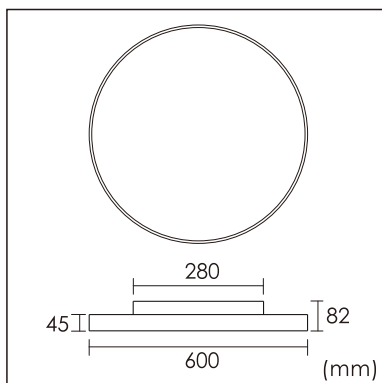

Baldur-C

Surface mounted luminaires

23.004.33071

GENERAL

Ceiling
Surface
Silver
IP20
indirect 1960 lm
direct 3800 lm
total 5760 lm
Beam Angle \uparrow 110°/95° \downarrow
UGR<17

LED

3000K warm white
CRI \geq 80
L80(B10)50,000H
SDCM <3

PHYSICAL

diameter 600 mm
height 82 mm
6 kg

ELECTRICAL

48W
120 lm/W
Tric Dimming
AC200~240V

The data values for the luminous flux are initially subject to a tolerance of +/- 10%, those for the electrical connected load are initially subject to a tolerance of +/- 10%, and those for the colour temperature are initially subject to a tolerance of +/- 150 K. Product illustrations serve as examples and may differ from the original. No liability is assumed for typographical or printing errors. We reserve the right to make alterations in the interest of improving our products.