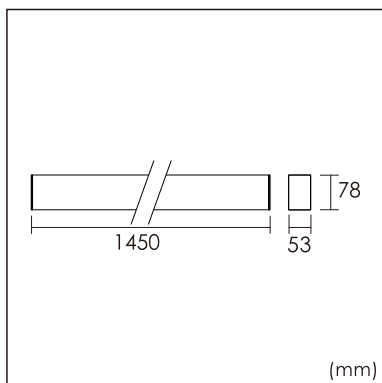

23.006.24034

GENERAL

Ceiling
Surface
White
IP20
3600 lm
Beam Angle 80°
UGR<18

LED

4000K neutral white
CRI ≥ 80
L80(B10)50,000H
SDCM <3

PHYSICAL

length 1450 mm
width 53 mm
height 78 mm
4.1 kg

ELECTRICAL

35W
110 lm/W
DALI Dimming
AC200~240V

The data values for the luminous flux are initially subject to a tolerance of +/- 10%, those for the electrical connected load are initially subject to a tolerance of +/- 10%, and those for the colour temperature are initially subject to a tolerance of +/- 150 K. Product illustrations serve as examples and may differ from the original. No liability is assumed for typographical or printing errors. We reserve the right to make alterations in the interest of improving our products.