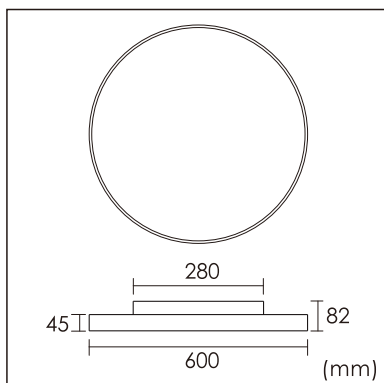

The data values for the luminous flux are initially subject to a tolerance of +/- 10%, those for the electrical connected load are initially subject to a tolerance of +/- 10%, and those for the colour temperature are initially subject to a tolerance of +/- 150 K. Product illustrations serve as examples and may differ from the original. No liability is assumed for typographical or printing errors. We reserve the right to make alterations in the interest of improving our products.