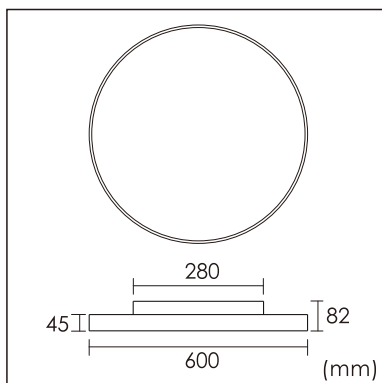

The data values for the luminous flux are initially subject to a tolerance of +/- 10%, those for the electrical connected load are initially subject to a tolerance of +/- 10%, and those for the colour temperature are initially subject to a tolerance of +/- 150 K. Product illustrations serve as examples and may differ from the original. No liability is assumed for typographical or printing errors. We reserve the right to make alterations in the interest of improving our products.