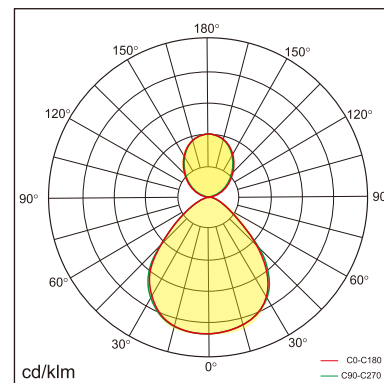

The data values for the luminous flux are initially subject to a tolerance of +/- 10%, those for the electrical connected load are initially subject to a tolerance of +/- 10%, and those for the colour temperature are initially subject to a tolerance of +/- 150 K. Product illustrations serve as examples and may differ from the original. No liability is assumed for typographical or printing errors. We reserve the right to make alterations in the interest of improving our products.