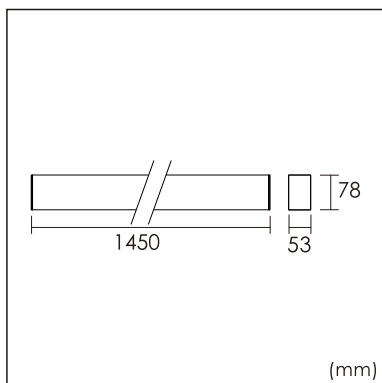

23.006.24022

GENERAL

Ceiling
Surface
White
IP20
3600 lm
Beam Angle 80°
UGR<18

LED

4000K neutral white
CRI ≥ 80
L80(B10)50,000H
SDCM <3

PHYSICAL

length 1450 mm
width 53 mm
height 78 mm
4.1 kg

ELECTRICAL

35W
110 lm/W
No Dimming
AC200~240V

The data values for the luminous flux are initially subject to a tolerance of +/- 10%, those for the electrical connected load are initially subject to a tolerance of +/- 10%, and those for the colour temperature are initially subject to a tolerance of +/- 150 K. Product illustrations serve as examples and may differ from the original. No liability is assumed for typographical or printing errors. We reserve the right to make alterations in the interest of improving our products.