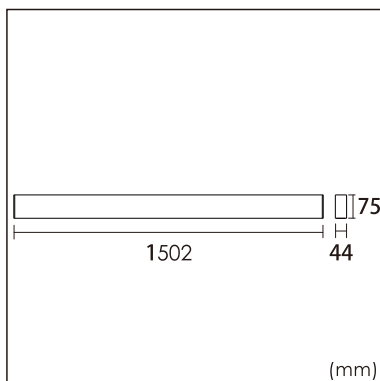

Eros-C

Surface mounted luminaires

23.008.14026

GENERAL

Ceiling
Surface
black
IP20
4500 lm
Beam Angle 80°
UGR<21

LED

4000K neutral white
CRI ≥ 80
L80(B10)50,000H
SDCM <3

PHYSICAL

length 1502 mm
width 44 mm
height 75 mm
3.6 kg

ELECTRICAL

50W
90 lm/W
1-10V Dimming
AC200~240V

The data values for the luminous flux are initially subject to a tolerance of +/- 10%, those for the electrical connected load are initially subject to a tolerance of +/- 10%, and those for the colour temperature are initially subject to a tolerance of +/- 150 K. Product illustrations serve as examples and may differ from the original. No liability is assumed for typographical or printing errors. We reserve the right to make alterations in the interest of improving our products.