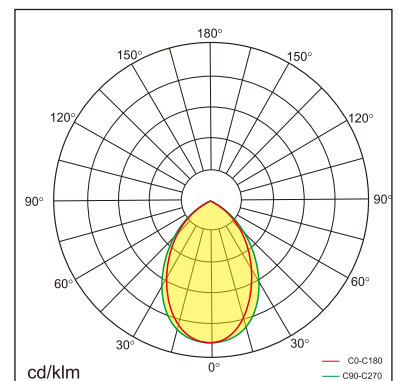

Eros-C

Surface mounted luminaires

23.008.14026

GENERAL

Ceiling
Surface
black
IP20
4500 lm
Beam Angle 80°
UGR<21

LED

4000K neutral white
CRI ≥ 80
L80(B10)50,000H
SDCM <3

PHYSICAL

length 1502 mm
width 44 mm
height 75 mm
3.6 kg

ELECTRICAL

50W
90 lm/W
1-10V Dimming
AC200~240V

The data values for the luminous flux are initially subject to a tolerance of +/- 10%, those for the electrical connected load are initially subject to a tolerance of +/- 10%, and those for the colour temperature are initially subject to a tolerance of +/- 150 K. Product illustrations serve as examples and may differ from the original. No liability is assumed for typographical or printing errors. We reserve the right to make alterations in the interest of improving our products.