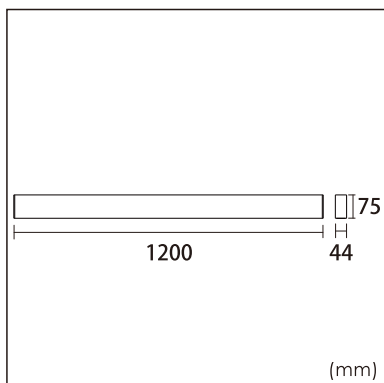

The data values for the luminous flux are initially subject to a tolerance of +/- 10%, those for the electrical connected load are initially subject to a tolerance of +/- 10%, and those for the colour temperature are initially subject to a tolerance of +/- 150 K. Product illustrations serve as examples and may differ from the original. No liability is assumed for typographical or printing errors. We reserve the right to make alterations in the interest of improving our products.