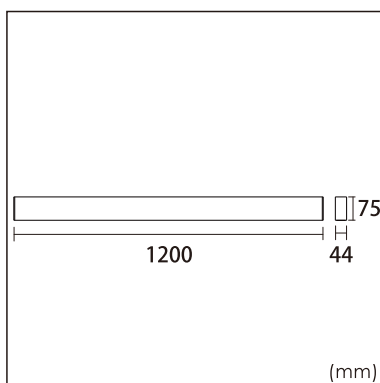

23.008.24016

GENERAL

Ceiling
Surface
White
IP20
3600 lm
Beam Angle 80°
UGR<21

LED

4000K neutral white
CRI ≥ 80
L80(B10)50,000H
SDCM <3

PHYSICAL

length 1200 mm
width 44 mm
height 75 mm
2.7 kg

ELECTRICAL

40W
90 lm/W
DALI Dimming
AC200~240V

The data values for the luminous flux are initially subject to a tolerance of +/- 10%, those for the electrical connected load are initially subject to a tolerance of +/- 10%, and those for the colour temperature are initially subject to a tolerance of +/- 150 K. Product illustrations serve as examples and may differ from the original. No liability is assumed for typographical or printing errors. We reserve the right to make alterations in the interest of improving our products.