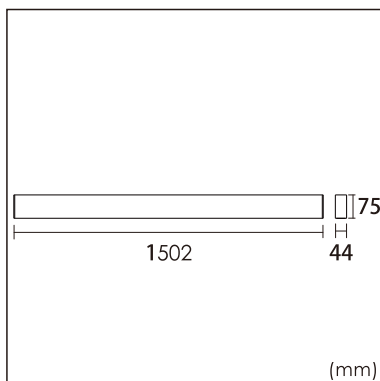

23.008.24028

GENERAL

Ceiling
Surface
White
IP20
4500 lm
Beam Angle 80°
UGR<21

LED

4000K neutral white
CRI ≥ 80
L80(B10)50,000H
SDCM <3

PHYSICAL

length 1502 mm
width 44 mm
height 75 mm
3.6 kg

ELECTRICAL

50W
90 lm/W
1-10V Dimming
AC200~240V

The data values for the luminous flux are initially subject to a tolerance of +/- 10%, those for the electrical connected load are initially subject to a tolerance of +/- 10%, and those for the colour temperature are initially subject to a tolerance of +/- 150 K. Product illustrations serve as examples and may differ from the original. No liability is assumed for typographical or printing errors. We reserve the right to make alterations in the interest of improving our products.