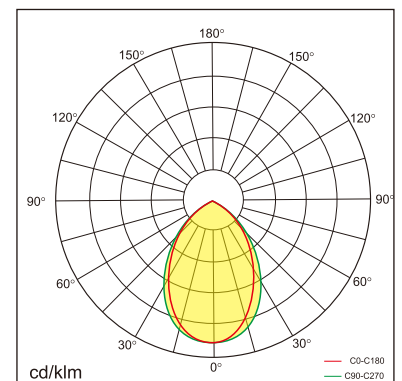

23.008.24028

GENERAL

Ceiling
Surface
White
IP20
4500 lm
Beam Angle 80°
UGR<21

LED

4000K neutral white
CRI ≥ 80
L80(B10)50,000H
SDCM <3

PHYSICAL

length 1502 mm
width 44 mm
height 75 mm
3.6 kg

ELECTRICAL

50W
90 lm/W
1-10V Dimming
AC200~240V

The data values for the luminous flux are initially subject to a tolerance of +/- 10%, those for the electrical connected load are initially subject to a tolerance of +/- 10%, and those for the colour temperature are initially subject to a tolerance of +/- 150 K. Product illustrations serve as examples and may differ from the original. No liability is assumed for typographical or printing errors. We reserve the right to make alterations in the interest of improving our products.