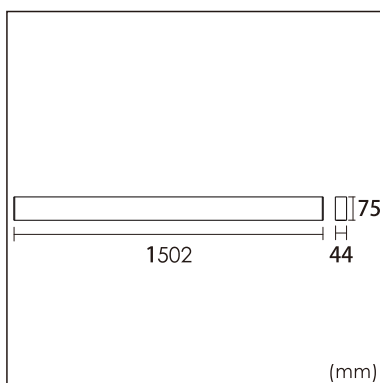

23.008.23021

GENERAL

Ceiling
Surface
White
IP20
4500 lm
Beam Angle 80°
UGR<21

LED

3000K warm white
CRI ≥ 80
L80(B10)50,000H
SDCM <3

PHYSICAL

length 1502 mm
width 44 mm
height 75 mm
3.6 kg

ELECTRICAL

50W
90 lm/W
No Dimming
AC200~240V

The data values for the luminous flux are initially subject to a tolerance of +/- 10%, those for the electrical connected load are initially subject to a tolerance of +/- 10%, and those for the colour temperature are initially subject to a tolerance of +/- 150 K. Product illustrations serve as examples and may differ from the original. No liability is assumed for typographical or printing errors. We reserve the right to make alterations in the interest of improving our products.