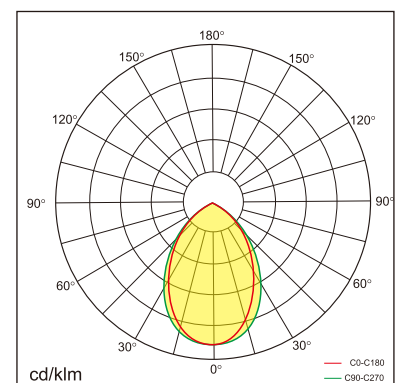

23.008.23021

GENERAL

Ceiling
Surface
White
IP20
4500 lm
Beam Angle 80°
UGR<21

LED

3000K warm white
CRI ≥ 80
L80(B10)50,000H
SDCM <3

PHYSICAL

length 1502 mm
width 44 mm
height 75 mm
3.6 kg

ELECTRICAL

50W
90 lm/W
No Dimming
AC200~240V

The data values for the luminous flux are initially subject to a tolerance of +/- 10%, those for the electrical connected load are initially subject to a tolerance of +/- 10%, and those for the colour temperature are initially subject to a tolerance of +/- 150 K. Product illustrations serve as examples and may differ from the original. No liability is assumed for typographical or printing errors. We reserve the right to make alterations in the interest of improving our products.