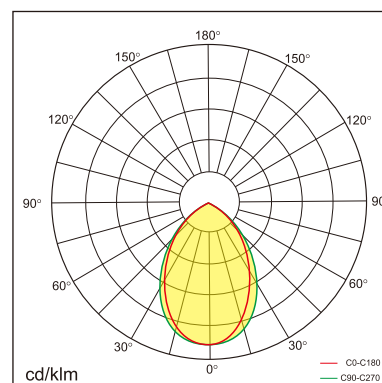

23.008.23033

GENERAL

Ceiling
Surface
White
IP20
4500 lm
Beam Angle 80°
UGR<21

LED

3000K warm white
CRI ≥ 80
L80(B10)50,000H
SDCM <3

PHYSICAL

length 1502 mm
width 44 mm
height 75 mm
3.6 kg

ELECTRICAL

50W
90 lm/W
DALI Dimming
AC200~240V

The data values for the luminous flux are initially subject to a tolerance of +/- 10%, those for the electrical connected load are initially subject to a tolerance of +/- 10%, and those for the colour temperature are initially subject to a tolerance of +/- 150 K. Product illustrations serve as examples and may differ from the original. No liability is assumed for typographical or printing errors. We reserve the right to make alterations in the interest of improving our products.