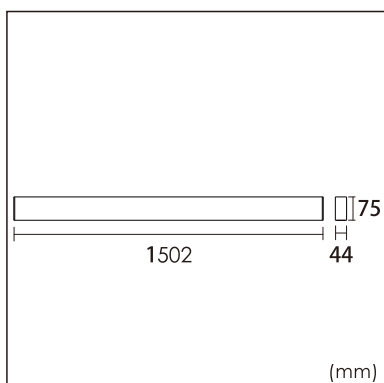

23.008.23033

GENERAL

Ceiling
Surface
White
IP20
4500 lm
Beam Angle 80°
UGR<21

LED

3000K warm white
CRI ≥ 80
L80(B10)50,000H
SDCM <3

PHYSICAL

length 1502 mm
width 44 mm
height 75 mm
3.6 kg

ELECTRICAL

50W
90 lm/W
DALI Dimming
AC200~240V

The data values for the luminous flux are initially subject to a tolerance of +/- 10%, those for the electrical connected load are initially subject to a tolerance of +/- 10%, and those for the colour temperature are initially subject to a tolerance of +/- 150 K. Product illustrations serve as examples and may differ from the original. No liability is assumed for typographical or printing errors. We reserve the right to make alterations in the interest of improving our products.