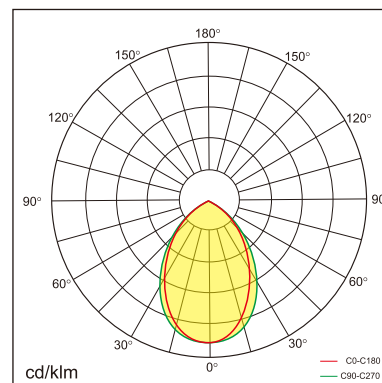

23.008.23003

GENERAL

Ceiling
Surface
White
IP20
3600 lm
Beam Angle 80°
UGR<21

LED

3000K warm white
CRI ≥ 80
L80(B10)50,000H
SDCM <3

PHYSICAL

length 1200 mm
width 44 mm
height 75 mm
2.7 kg

ELECTRICAL

40W
90 lm/W
No Dimming
AC200~240V

The data values for the luminous flux are initially subject to a tolerance of +/- 10%, those for the electrical connected load are initially subject to a tolerance of +/- 10%, and those for the colour temperature are initially subject to a tolerance of +/- 150 K. Product illustrations serve as examples and may differ from the original. No liability is assumed for typographical or printing errors. We reserve the right to make alterations in the interest of improving our products.