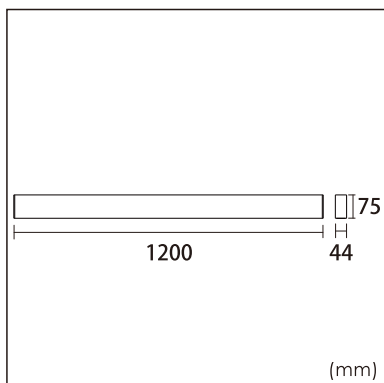

23.008.23003

GENERAL

Ceiling
Surface
White
IP20
3600 lm
Beam Angle 80°
UGR<21

LED

3000K warm white
CRI ≥ 80
L80(B10)50,000H
SDCM <3

PHYSICAL

length 1200 mm
width 44 mm
height 75 mm
2.7 kg

ELECTRICAL

40W
90 lm/W
No Dimming
AC200~240V

The data values for the luminous flux are initially subject to a tolerance of +/- 10%, those for the electrical connected load are initially subject to a tolerance of +/- 10%, and those for the colour temperature are initially subject to a tolerance of +/- 150 K. Product illustrations serve as examples and may differ from the original. No liability is assumed for typographical or printing errors. We reserve the right to make alterations in the interest of improving our products.