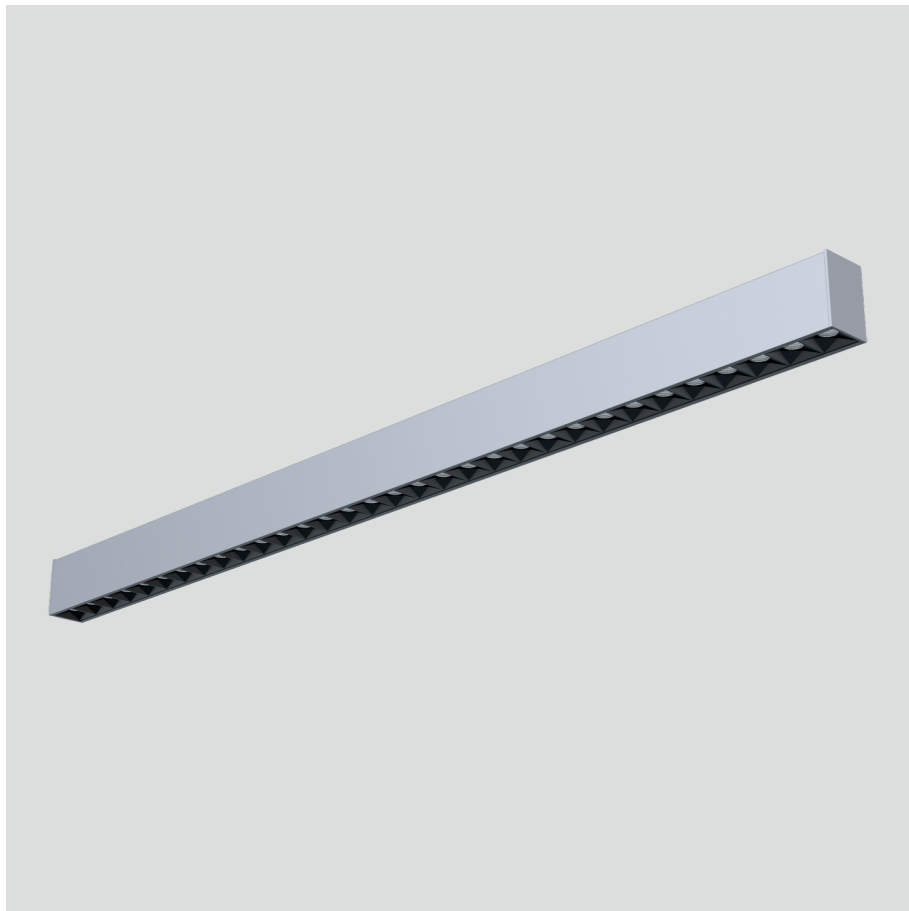

23.006.33017

GENERAL

Ceiling
Surface
Silver
IP20
3200 lm
Beam Angle 80°
UGR<18

LED

3000K warm white
CRI ≥ 80
L80(B10)50,000H
SDCM <3

PHYSICAL

length 1290 mm
width 53 mm
height 78 mm
3.8 kg

ELECTRICAL

30W
110 lm/W
DALI Dimming
AC200~240V