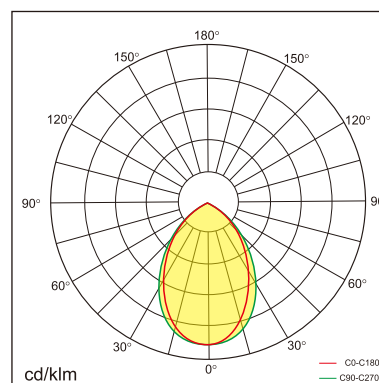

23.008.24004

GENERAL

Ceiling
Surface
White
IP20
3600 lm
Beam Angle 80°
UGR<21

LED

4000K neutral white
CRI ≥ 80
L80(B10)50,000H
SDCM <3

PHYSICAL

length 1200 mm
width 44 mm
height 75 mm
2.7 kg

ELECTRICAL

40W
90 lm/W
No Dimming
AC200~240V

The data values for the luminous flux are initially subject to a tolerance of +/- 10%, those for the electrical connected load are initially subject to a tolerance of +/- 10%, and those for the colour temperature are initially subject to a tolerance of +/- 150 K. Product illustrations serve as examples and may differ from the original. No liability is assumed for typographical or printing errors. We reserve the right to make alterations in the interest of improving our products.