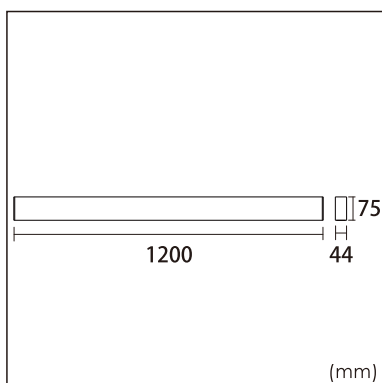

23.008.24004

GENERAL

Ceiling
Surface
White
IP20
3600 lm
Beam Angle 80°
UGR<21

LED

4000K neutral white
CRI ≥ 80
L80(B10)50,000H
SDCM <3

PHYSICAL

length 1200 mm
width 44 mm
height 75 mm
2.7 kg

ELECTRICAL

40W
90 lm/W
No Dimming
AC200~240V

The data values for the luminous flux are initially subject to a tolerance of +/- 10%, those for the electrical connected load are initially subject to a tolerance of +/- 10%, and those for the colour temperature are initially subject to a tolerance of +/- 150 K. Product illustrations serve as examples and may differ from the original. No liability is assumed for typographical or printing errors. We reserve the right to make alterations in the interest of improving our products.