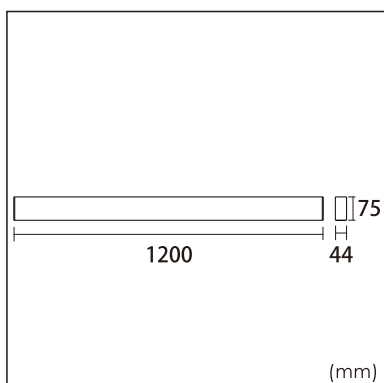

Eros-C

Surface mounted luminaires

23.008.34006

GENERAL

Ceiling
Surface
Silver
IP20
3600 lm
Beam Angle 80°
UGR<21

LED

4000K neutral white
CRI ≥ 80
L80(B10)50,000H
SDCM <3

PHYSICAL

length 1200 mm
width 44 mm
height 75 mm
2.7 kg

ELECTRICAL

40W
90 lm/W
No Dimming
AC200~240V

The data values for the luminous flux are initially subject to a tolerance of +/- 10%, those for the electrical connected load are initially subject to a tolerance of +/- 10%, and those for the colour temperature are initially subject to a tolerance of +/- 150 K. Product illustrations serve as examples and may differ from the original. No liability is assumed for typographical or printing errors. We reserve the right to make alterations in the interest of improving our products.