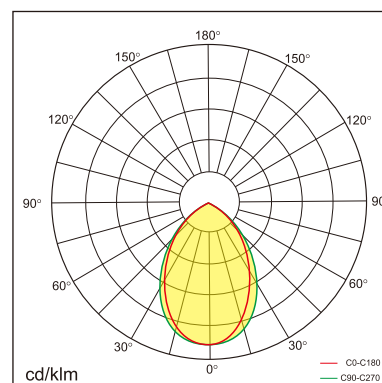

Eros-C

Surface mounted luminaires

23.008.34006

GENERAL

Ceiling
Surface
Silver
IP20
3600 lm
Beam Angle 80°
UGR<21

LED

4000K neutral white
CRI ≥ 80
L80(B10)50,000H
SDCM <3

PHYSICAL

length 1200 mm
width 44 mm
height 75 mm
2.7 kg

ELECTRICAL

40W
90 lm/W
No Dimming
AC200~240V

The data values for the luminous flux are initially subject to a tolerance of +/- 10%, those for the electrical connected load are initially subject to a tolerance of +/- 10%, and those for the colour temperature are initially subject to a tolerance of +/- 150 K. Product illustrations serve as examples and may differ from the original. No liability is assumed for typographical or printing errors. We reserve the right to make alterations in the interest of improving our products.