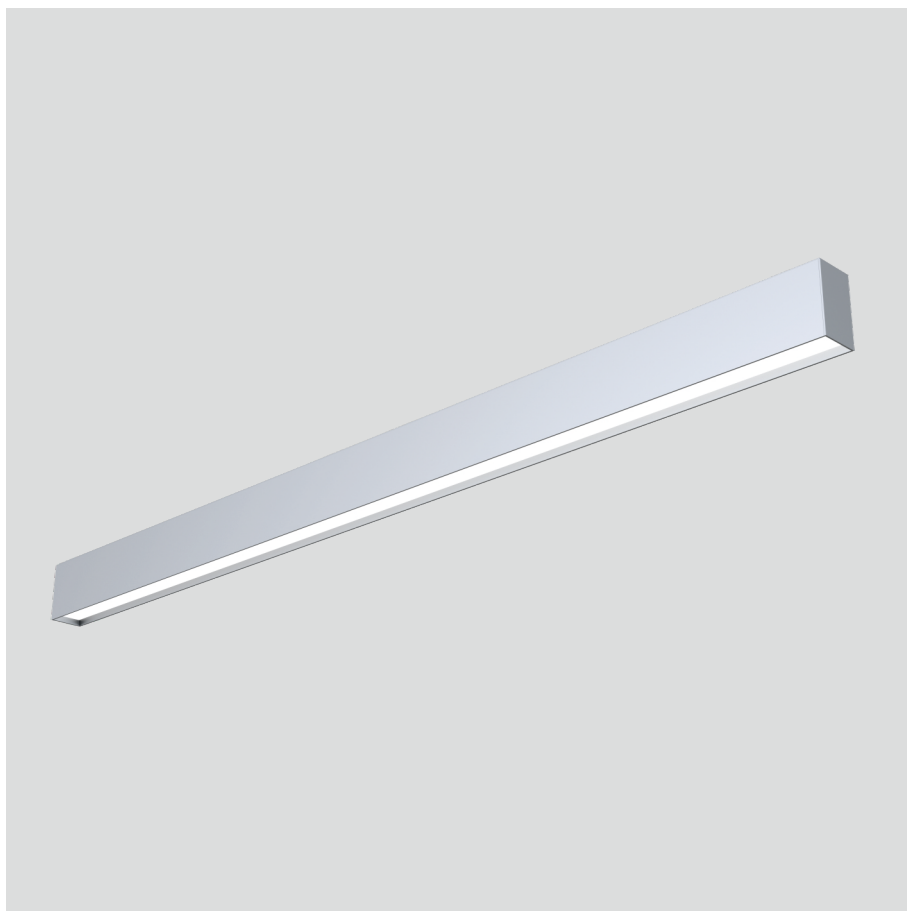

Eros-C

Surface mounted luminaires

23.008.34006

GENERAL

Ceiling
Surface
Silver
IP20
3600 lm
Beam Angle 80°
UGR<21

LED

4000K neutral white
CRI ≥ 80
L80(B10)50,000H
SDCM <3

PHYSICAL

length 1200 mm
width 44 mm
height 75 mm
2.7 kg

ELECTRICAL

40W
90 lm/W
No Dimming
AC200~240V

The data values for the luminous flux are initially subject to a tolerance of +/- 10%, those for the electrical connected load are initially subject to a tolerance of +/- 10%, and those for the colour temperature are initially subject to a tolerance of +/- 150 K. Product illustrations serve as examples and may differ from the original. No liability is assumed for typographical or printing errors. We reserve the right to make alterations in the interest of improving our products.