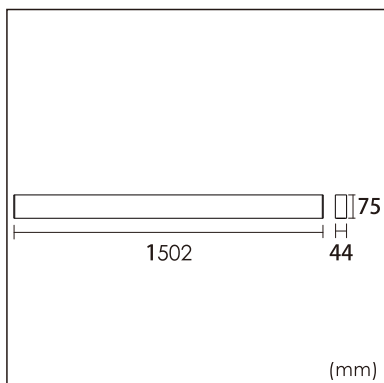

23.008.24034

GENERAL

Ceiling
Surface
White
IP20
4500 lm
Beam Angle 80°
UGR<21

LED

4000K neutral white
CRI ≥ 80
L80(B10)50,000H
SDCM <3

PHYSICAL

length 1502 mm
width 44 mm
height 75 mm
3.6 kg

ELECTRICAL

50W
90 lm/W
DALI Dimming
AC200~240V

The data values for the luminous flux are initially subject to a tolerance of +/- 10%, those for the electrical connected load are initially subject to a tolerance of +/- 10%, and those for the colour temperature are initially subject to a tolerance of +/- 150 K. Product illustrations serve as examples and may differ from the original. No liability is assumed for typographical or printing errors. We reserve the right to make alterations in the interest of improving our products.