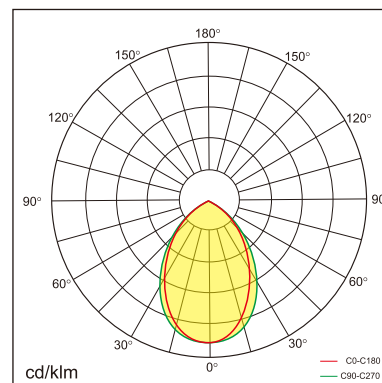

The data values for the luminous flux are initially subject to a tolerance of +/- 10%, those for the electrical connected load are initially subject to a tolerance of +/- 10%, and those for the colour temperature are initially subject to a tolerance of +/- 150 K. Product illustrations serve as examples and may differ from the original. No liability is assumed for typographical or printing errors. We reserve the right to make alterations in the interest of improving our products.