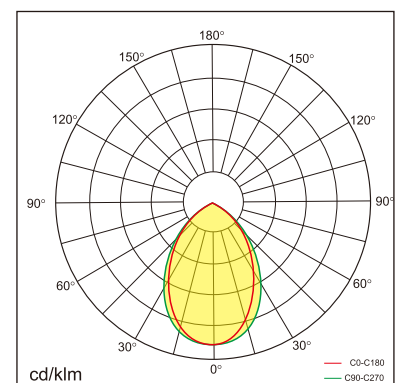

The data values for the luminous flux are initially subject to a tolerance of +/- 10%, those for the electrical connected load are initially subject to a tolerance of +/- 10%, and those for the colour temperature are initially subject to a tolerance of +/- 150 K. Product illustrations serve as examples and may differ from the original. No liability is assumed for typographical or printing errors. We reserve the right to make alterations in the interest of improving our products.