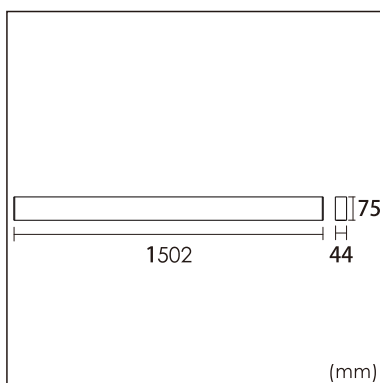

The data values for the luminous flux are initially subject to a tolerance of +/- 10%, those for the electrical connected load are initially subject to a tolerance of +/- 10%, and those for the colour temperature are initially subject to a tolerance of +/- 150 K. Product illustrations serve as examples and may differ from the original. No liability is assumed for typographical or printing errors. We reserve the right to make alterations in the interest of improving our products.