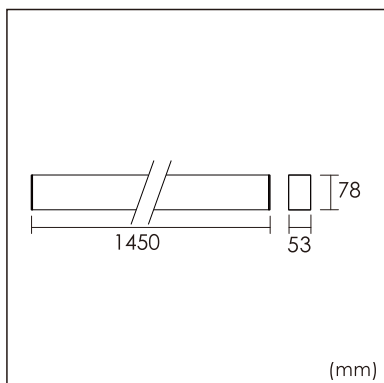

The data values for the luminous flux are initially subject to a tolerance of +/- 10%, those for the electrical connected load are initially subject to a tolerance of +/- 10%, and those for the colour temperature are initially subject to a tolerance of +/- 150 K. Product illustrations serve as examples and may differ from the original. No liability is assumed for typographical or printing errors. We reserve the right to make alterations in the interest of improving our products.