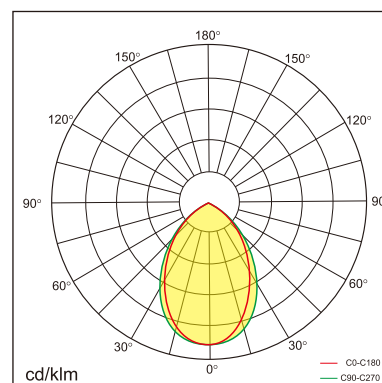

Eros-C

Surface mounted luminaires

23.008.33005

GENERAL

Ceiling
Surface
Silver
IP20
3600 lm
Beam Angle 80°
UGR<21

LED

3000K warm white
CRI ≥ 80
L80(B10)50,000H
SDCM <3

PHYSICAL

length 1200 mm
width 44 mm
height 75 mm
2.7 kg

ELECTRICAL

40W
90 lm/W
No Dimming
AC200~240V

The data values for the luminous flux are initially subject to a tolerance of +/- 10%, those for the electrical connected load are initially subject to a tolerance of +/- 10%, and those for the colour temperature are initially subject to a tolerance of +/- 150 K. Product illustrations serve as examples and may differ from the original. No liability is assumed for typographical or printing errors. We reserve the right to make alterations in the interest of improving our products.