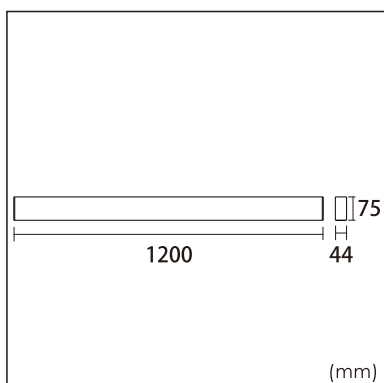

Eros-C

Surface mounted luminaires

23.008.33005

GENERAL

Ceiling
Surface
Silver
IP20
3600 lm
Beam Angle 80°
UGR<21

LED

3000K warm white
CRI ≥ 80
L80(B10)50,000H
SDCM <3

PHYSICAL

length 1200 mm
width 44 mm
height 75 mm
2.7 kg

ELECTRICAL

40W
90 lm/W
No Dimming
AC200~240V

The data values for the luminous flux are initially subject to a tolerance of +/- 10%, those for the electrical connected load are initially subject to a tolerance of +/- 10%, and those for the colour temperature are initially subject to a tolerance of +/- 150 K. Product illustrations serve as examples and may differ from the original. No liability is assumed for typographical or printing errors. We reserve the right to make alterations in the interest of improving our products.