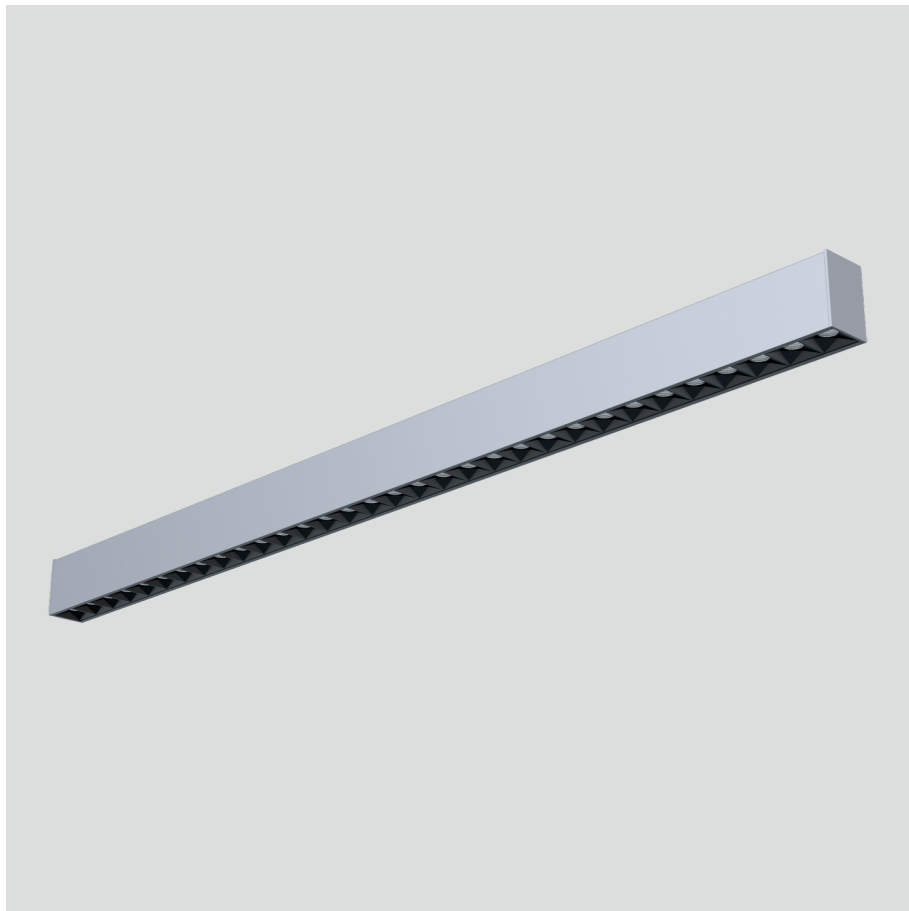

23.006.34036

GENERAL

Ceiling
Surface
Silver
IP20
3600 lm
Beam Angle 80°
UGR<18

LED

4000K neutral white
CRI ≥ 80
L80(B10)50,000H
SDCM <3

PHYSICAL

length 1450 mm
width 53 mm
height 78 mm
4.1 kg

ELECTRICAL

35W
110 lm/W
DALI Dimming
AC200~240V