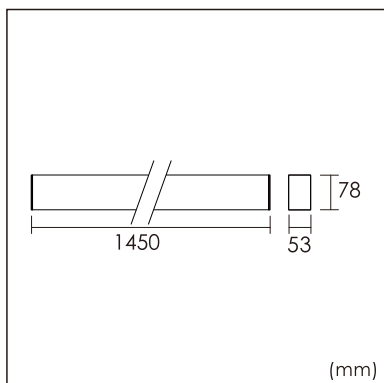

23.006.34030

GENERAL

Ceiling
Surface
Silver
IP20
3600 lm
Beam Angle 80°
UGR<18

LED

4000K neutral white
CRI ≥ 80
L80(B10)50,000H
SDCM <3

PHYSICAL

length 1450 mm
width 53 mm
height 78 mm
4.1 kg

ELECTRICAL

35W
110 lm/W
1-10V Dimming
AC200~240V

The data values for the luminous flux are initially subject to a tolerance of +/- 10%, those for the electrical connected load are initially subject to a tolerance of +/- 10%, and those for the colour temperature are initially subject to a tolerance of +/- 150 K. Product illustrations serve as examples and may differ from the original. No liability is assumed for typographical or printing errors. We reserve the right to make alterations in the interest of improving our products.