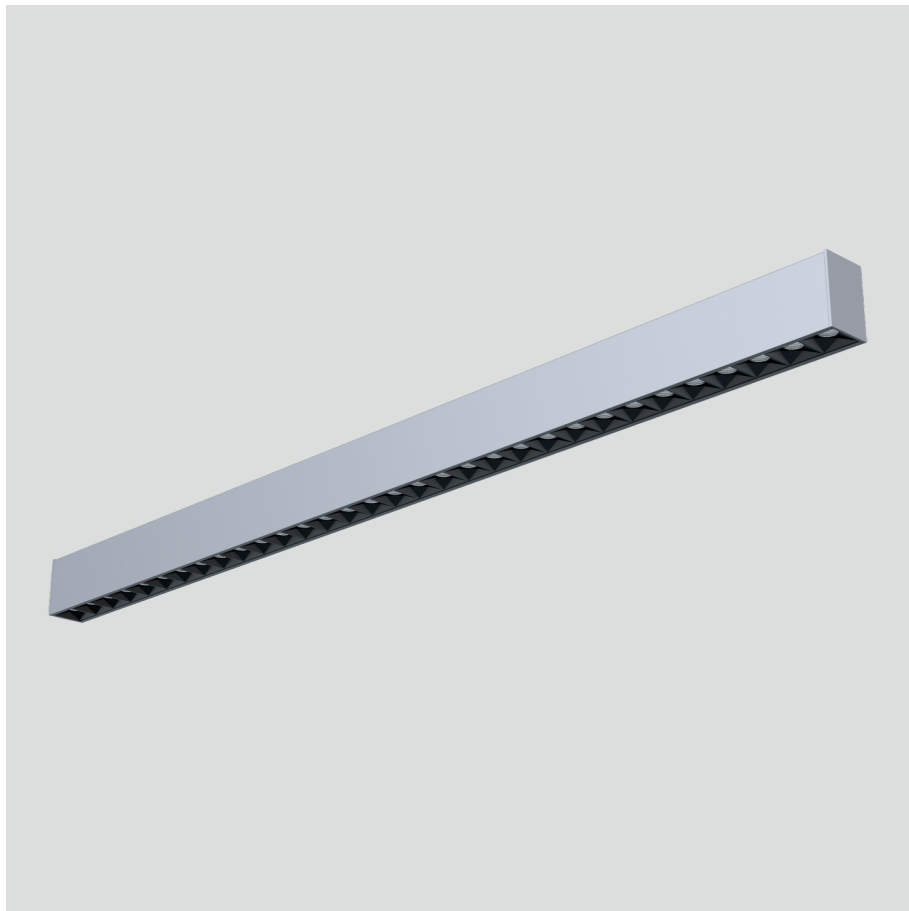

23.006.34030

GENERAL

Ceiling
Surface
Silver
IP20
3600 lm
Beam Angle 80°
UGR<18

LED

4000K neutral white
CRI ≥ 80
L80(B10)50,000H
SDCM <3

PHYSICAL

length 1450 mm
width 53 mm
height 78 mm
4.1 kg

ELECTRICAL