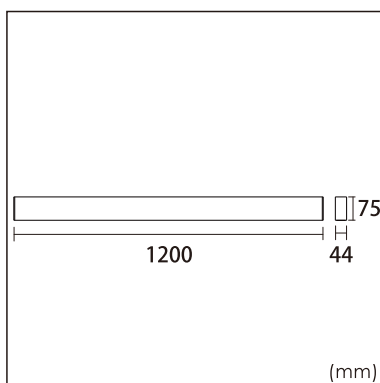

Eros-C

Surface mounted luminaires

23.008.14008

GENERAL

Ceiling
Surface
black
IP20
3600 lm
Beam Angle 80°
UGR<21

LED

4000K neutral white
CRI ≥ 80
L80(B10)50,000H
SDCM <3

PHYSICAL

length 1200 mm
width 44 mm
height 75 mm
2.7 kg

ELECTRICAL

40W
90 lm/W
1-10V Dimming
AC200~240V

The data values for the luminous flux are initially subject to a tolerance of +/- 10%, those for the electrical connected load are initially subject to a tolerance of +/- 10%, and those for the colour temperature are initially subject to a tolerance of +/- 150 K. Product illustrations serve as examples and may differ from the original. No liability is assumed for typographical or printing errors. We reserve the right to make alterations in the interest of improving our products.