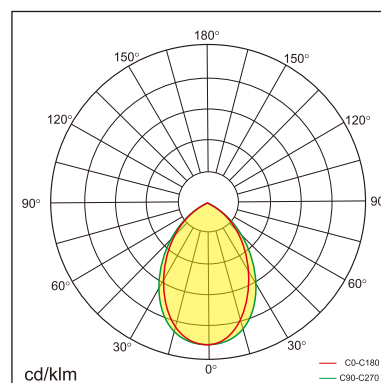

The data values for the luminous flux are initially subject to a tolerance of +/- 10%, those for the electrical connected load are initially subject to a tolerance of +/- 10%, and those for the colour temperature are initially subject to a tolerance of +/- 150 K. Product illustrations serve as examples and may differ from the original. No liability is assumed for typographical or printing errors. We reserve the right to make alterations in the interest of improving our products.