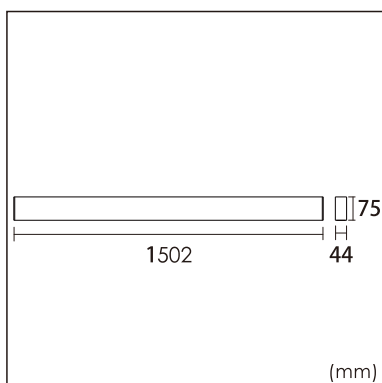

The data values for the luminous flux are initially subject to a tolerance of +/- 10%, those for the electrical connected load are initially subject to a tolerance of +/- 10%, and those for the colour temperature are initially subject to a tolerance of +/- 150 K. Product illustrations serve as examples and may differ from the original. No liability is assumed for typographical or printing errors. We reserve the right to make alterations in the interest of improving our products.