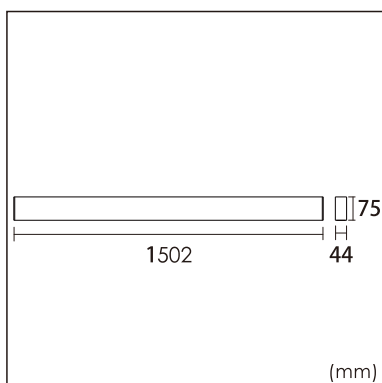

Eros-C

Surface mounted luminaires

23.008.33023

GENERAL

Ceiling
Surface
Silver
IP20
4500 lm
Beam Angle 80°
UGR<21

LED

3000K warm white
CRI ≥ 80
L80(B10)50,000H
SDCM <3

PHYSICAL

length 1502 mm
width 44 mm
height 75 mm
3.6 kg

ELECTRICAL

50W
90 lm/W
No Dimming
AC200~240V

The data values for the luminous flux are initially subject to a tolerance of +/- 10%, those for the electrical connected load are initially subject to a tolerance of +/- 10%, and those for the colour temperature are initially subject to a tolerance of +/- 150 K. Product illustrations serve as examples and may differ from the original. No liability is assumed for typographical or printing errors. We reserve the right to make alterations in the interest of improving our products.