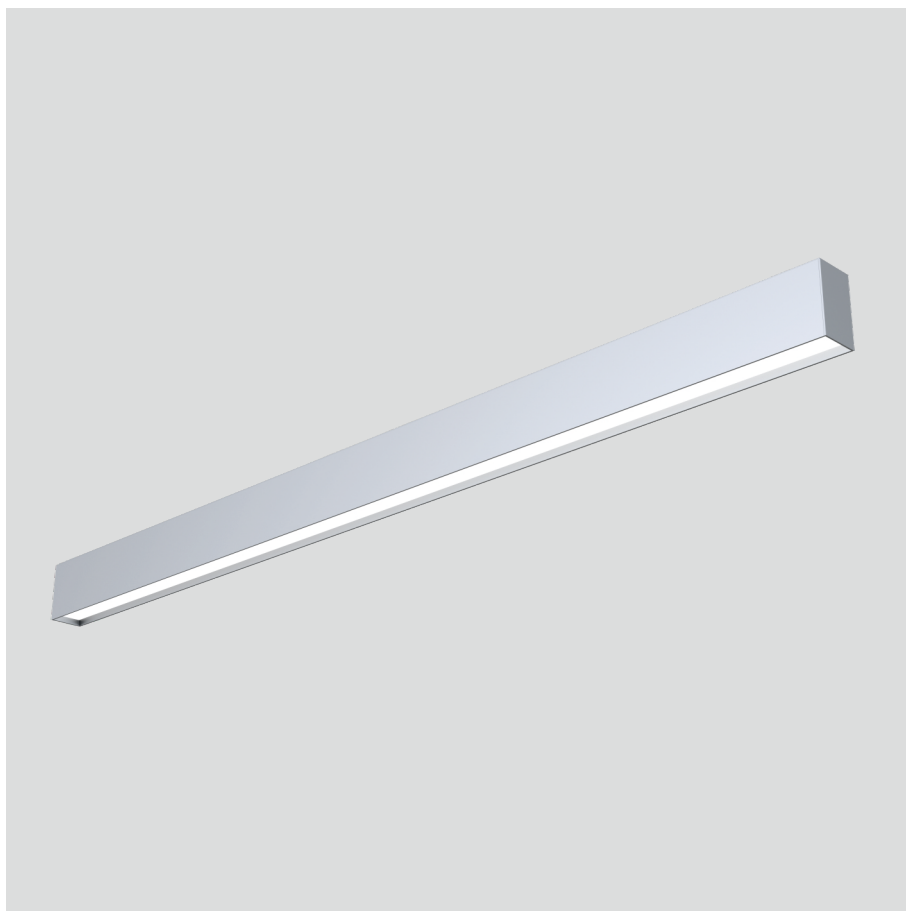

Eros-C

Surface mounted luminaires

23.008.33023

GENERAL

Ceiling
Surface
Silver
IP20
4500 lm
Beam Angle 80°
UGR<21

LED

3000K warm white
CRI ≥ 80
L80(B10)50,000H
SDCM <3

PHYSICAL

length 1502 mm
width 44 mm
height 75 mm
3.6 kg

ELECTRICAL

50W
90 lm/W
No Dimming
AC200~240V

The data values for the luminous flux are initially subject to a tolerance of +/- 10%, those for the electrical connected load are initially subject to a tolerance of +/- 10%, and those for the colour temperature are initially subject to a tolerance of +/- 150 K. Product illustrations serve as examples and may differ from the original. No liability is assumed for typographical or printing errors. We reserve the right to make alterations in the interest of improving our products.