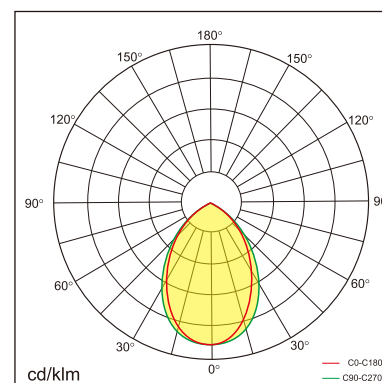

Eros-C

Surface mounted luminaires

23.008.33023

GENERAL

Ceiling
Surface
Silver
IP20
4500 lm
Beam Angle 80°
UGR<21

LED

3000K warm white
CRI ≥ 80
L80(B10)50,000H
SDCM <3

PHYSICAL

length 1502 mm
width 44 mm
height 75 mm
3.6 kg

ELECTRICAL

50W
90 lm/W
No Dimming
AC200~240V

The data values for the luminous flux are initially subject to a tolerance of +/- 10%, those for the electrical connected load are initially subject to a tolerance of +/- 10%, and those for the colour temperature are initially subject to a tolerance of +/- 150 K. Product illustrations serve as examples and may differ from the original. No liability is assumed for typographical or printing errors. We reserve the right to make alterations in the interest of improving our products.