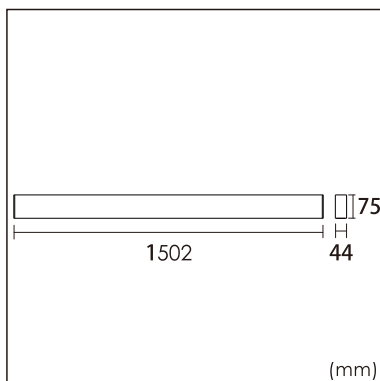

Eros-C

Surface mounted luminaires

23.008.14032

GENERAL

Ceiling
Surface
black
IP20
4500 lm
Beam Angle 80°
UGR<21

LED

4000K neutral white
CRI ≥ 80
L80(B10)50,000H
SDCM <3

PHYSICAL

length 1502 mm
width 44 mm
height 75 mm
3.6 kg

ELECTRICAL

50W
90 lm/W
DALI Dimming
AC200~240V

The data values for the luminous flux are initially subject to a tolerance of +/- 10%, those for the electrical connected load are initially subject to a tolerance of +/- 10%, and those for the colour temperature are initially subject to a tolerance of +/- 150 K. Product illustrations serve as examples and may differ from the original. No liability is assumed for typographical or printing errors. We reserve the right to make alterations in the interest of improving our products.