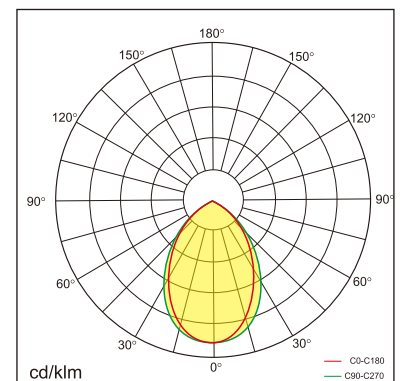

Eros-C

Surface mounted luminaires

23.008.14032

GENERAL

Ceiling
Surface
black
IP20
4500 lm
Beam Angle 80°
UGR<21

LED

4000K neutral white
CRI ≥ 80
L80(B10)50,000H
SDCM <3

PHYSICAL

length 1502 mm
width 44 mm
height 75 mm
3.6 kg

ELECTRICAL

50W
90 lm/W
DALI Dimming
AC200~240V

The data values for the luminous flux are initially subject to a tolerance of +/- 10%, those for the electrical connected load are initially subject to a tolerance of +/- 10%, and those for the colour temperature are initially subject to a tolerance of +/- 150 K. Product illustrations serve as examples and may differ from the original. No liability is assumed for typographical or printing errors. We reserve the right to make alterations in the interest of improving our products.