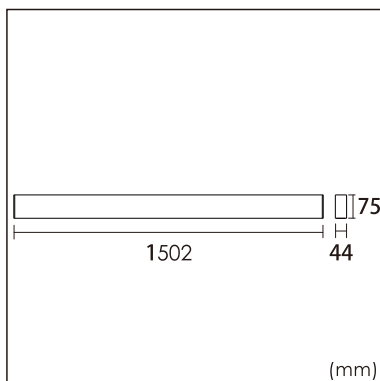

Eros-C

Surface mounted luminaires

23.008.13025

GENERAL

Ceiling
Surface
black
IP20
4500 lm
Beam Angle 80°
UGR<21

LED

3000K warm white
CRI ≥ 80
L80(B10)50,000H
SDCM <3

PHYSICAL

length 1502 mm
width 44 mm
height 75 mm
3.6 kg

ELECTRICAL

50W
90 lm/W
1-10V Dimming
AC200~240V

The data values for the luminous flux are initially subject to a tolerance of +/- 10%, those for the electrical connected load are initially subject to a tolerance of +/- 10%, and those for the colour temperature are initially subject to a tolerance of +/- 150 K. Product illustrations serve as examples and may differ from the original. No liability is assumed for typographical or printing errors. We reserve the right to make alterations in the interest of improving our products.