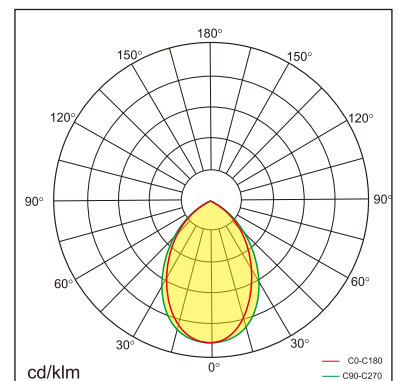

Eros-C

Surface mounted luminaires

23.008.13025

GENERAL

Ceiling
Surface
black
IP20
4500 lm
Beam Angle 80°
UGR<21

LED

3000K warm white
CRI ≥ 80
L80(B10)50,000H
SDCM <3

PHYSICAL

length 1502 mm
width 44 mm
height 75 mm
3.6 kg

ELECTRICAL

50W
90 lm/W
1-10V Dimming
AC200~240V

The data values for the luminous flux are initially subject to a tolerance of +/- 10%, those for the electrical connected load are initially subject to a tolerance of +/- 10%, and those for the colour temperature are initially subject to a tolerance of +/- 150 K. Product illustrations serve as examples and may differ from the original. No liability is assumed for typographical or printing errors. We reserve the right to make alterations in the interest of improving our products.