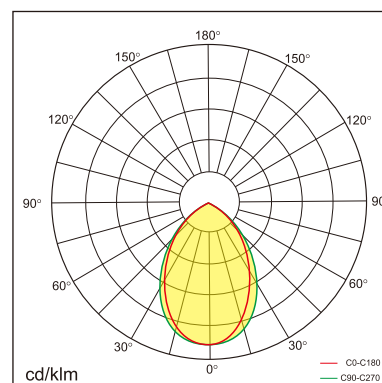

Eros-C

Surface mounted luminaires

23.008.13001

GENERAL

Ceiling
Surface
black
IP20
3600 lm
Beam Angle 80°
UGR<21

LED

3000K warm white
CRI ≥ 80
L80(B10)50,000H
SDCM <3

PHYSICAL

length 1200 mm
width 44 mm
height 75 mm
2.7 kg

ELECTRICAL

40W
90 lm/W
No Dimming
AC200~240V

The data values for the luminous flux are initially subject to a tolerance of +/- 10%, those for the electrical connected load are initially subject to a tolerance of +/- 10%, and those for the colour temperature are initially subject to a tolerance of +/- 150 K. Product illustrations serve as examples and may differ from the original. No liability is assumed for typographical or printing errors. We reserve the right to make alterations in the interest of improving our products.