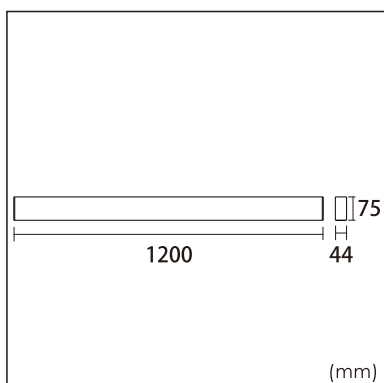

Eros-C

Surface mounted luminaires

23.008.13001

GENERAL

Ceiling
Surface
black
IP20
3600 lm
Beam Angle 80°
UGR<21

LED

3000K warm white
CRI ≥ 80
L80(B10)50,000H
SDCM <3

PHYSICAL

length 1200 mm
width 44 mm
height 75 mm
2.7 kg

ELECTRICAL

40W
90 lm/W
No Dimming
AC200~240V

The data values for the luminous flux are initially subject to a tolerance of +/- 10%, those for the electrical connected load are initially subject to a tolerance of +/- 10%, and those for the colour temperature are initially subject to a tolerance of +/- 150 K. Product illustrations serve as examples and may differ from the original. No liability is assumed for typographical or printing errors. We reserve the right to make alterations in the interest of improving our products.