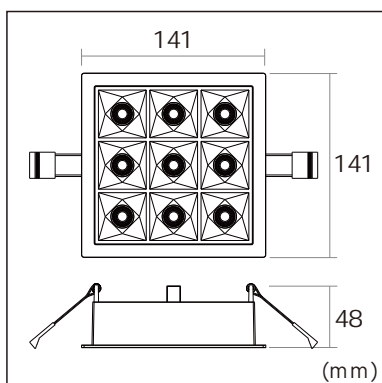

ELFOO-D3 Recessed luminaires

24.002.34030

GENERAL

Ceiling
Recessed
Silver
IP20
1900 lm
Beam Angle 35°
UG R<17

LED

4000K neutral white
C R I 80
L80(B10)50,000H
SDC M <3

PHYSICAL

length 141 mm
width 141 mm
height 48 mm
0.6 kg

ELECTRICAL

1~10V Dimming
18W
110 lm/W
AC 200~240V

The data values for the luminous flux are initially subject to a tolerance of +/- 10%, those for the electrical connected load are initially subject to a tolerance of +/- 10%, and those for the colour temperature are initially subject to a tolerance of +/- 150K, Product illustrations serve as examples and may differ from the original. No liability is assumed for typographical or printing errors. We reserve the right to make alterations in the interest of improving our products.