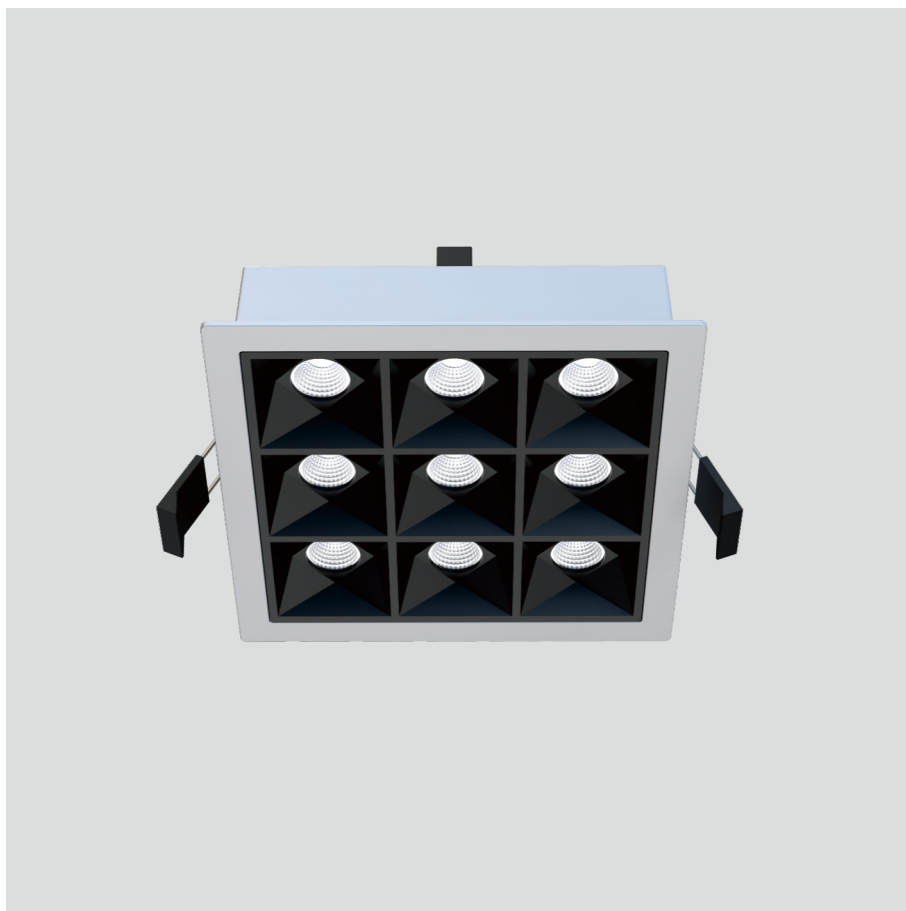

ELFOO-D3 Recessed luminaires

24.002.34030

GENERAL

Ceiling
Recessed
Silver
IP20
1900 lm
Beam Angle 35°
UG R<17

LED

4000K neutral white
C R I 80
L80(B10)50,000H
SDC M <3

PHYSICAL

length 141 mm
width 141 mm
height 48 mm
0.6 kg

ELECTRICAL

1~10V Dimming
18W
110 lm/W
AC 200~240V

The data values for the luminous flux are initially subject to a tolerance of +/- 10%, those for the electrical connected load are initially subject to a tolerance of +/- 10%, and those for the colour temperature are initially subject to a tolerance of +/- 150K, Product illustrations serve as examples and may differ from the original. No liability is assumed for typographical or printing errors. We reserve the right to make alterations in the interest of improving our products.