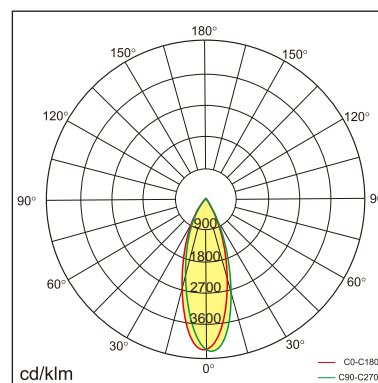

ELFOO-D3 Recessed luminaires

24.002.34030

GENERAL

Ceiling
Recessed
Silver
IP20
1900 lm
Beam Angle 35°
UG R<17

LED

4000K neutral white
C R I 80
L80(B10)50,000H
SDC M <3

PHYSICAL

length 141 mm
width 141 mm
height 48 mm
0.6 kg

ELECTRICAL

1~10V Dimming
18W
110 lm/W
AC 200~240V

The data values for the luminous flux are initially subject to a tolerance of +/- 10%, those for the electrical connected load are initially subject to a tolerance of +/- 10%, and those for the colour temperature are initially subject to a tolerance of +/- 150K, Product illustrations serve as examples and may differ from the original. No liability is assumed for typographical or printing errors. We reserve the right to make alterations in the interest of improving our products.