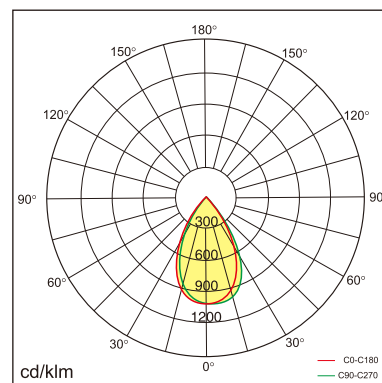

24.001.23051

GENERAL

Ceiling
Recessed
White
IP20
850 lm
Beam Angle 65°
UGR<17

LED

3000K warm white
CRI ≥ 80
L80(B10)50,000H
SDCM <3

PHYSICAL

length 125 mm
width 125 mm
height 35 mm
0.6 kg

ELECTRICAL

8W
110 lm/W
DALI Dimming
AC200~240V

The data values for the luminous flux are initially subject to a tolerance of +/- 10%, those for the electrical connected load are initially subject to a tolerance of +/- 10%, and those for the colour temperature are initially subject to a tolerance of +/- 150 K. Product illustrations serve as examples and may differ from the original. No liability is assumed for typographical or printing errors. We reserve the right to make alterations in the interest of improving our products.