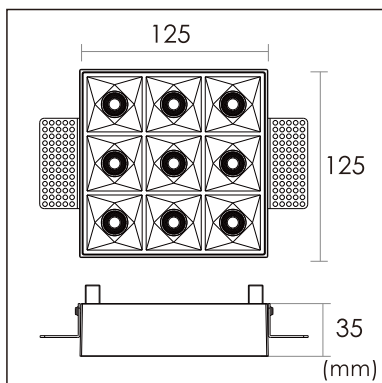

24.001.23051

GENERAL

Ceiling
Recessed
White
IP20
850 lm
Beam Angle 65°
UGR<17

LED

3000K warm white
CRI ≥ 80
L80(B10)50,000H
SDCM <3

PHYSICAL

length 125 mm
width 125 mm
height 35 mm
0.6 kg

ELECTRICAL

8W
110 lm/W
DALI Dimming
AC200~240V

The data values for the luminous flux are initially subject to a tolerance of +/- 10%, those for the electrical connected load are initially subject to a tolerance of +/- 10%, and those for the colour temperature are initially subject to a tolerance of +/- 150 K. Product illustrations serve as examples and may differ from the original. No liability is assumed for typographical or printing errors. We reserve the right to make alterations in the interest of improving our products.