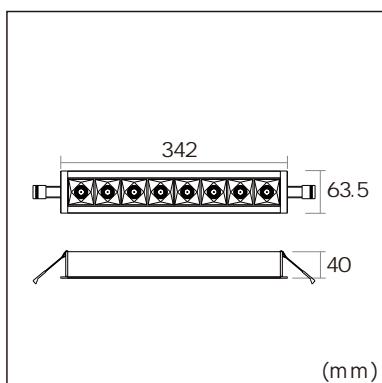

The data values for the luminous flux are initially subject to a tolerance of +/- 10%, those for the electrical connected load are initially subject to a tolerance of +/- 10%, and those for the colour temperature are initially subject to a tolerance of +/- 150K, Product illustrations serve as examples and may differ from the original. No liability is assumed for typographical or printing errors. We reserve the right to make alterations in the interest of improving our products.