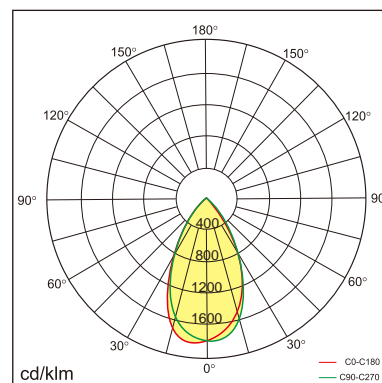

ELFOO - D5 Recessed luminaires

23.004.23003

GENERAL

Ceiling
Recessed
White
IP20
1552 lm
Beam Angle 55°
UG R < 18

LED

3000K warm weiss
CRI 80
L80(B10)50,000H
SDCM < 3

PHYSICAL

length 342 mm
width 63.5 mm
height 40 mm
0.55 kg

ELECTRICAL

No Dimming
12W
130 lm/W
AC 200-240V

The data values for the luminous flux are initially subject to a tolerance of +/- 10%, those for the electrical connected load are initially subject to a tolerance of +/- 10%, and those for the colour temperature are initially subject to a tolerance of +/- 150K, Product illustrations serve as examples and may differ from the original. No liability is assumed for typographical or printing errors. We reserve the right to make alterations in the interest of improving our products.