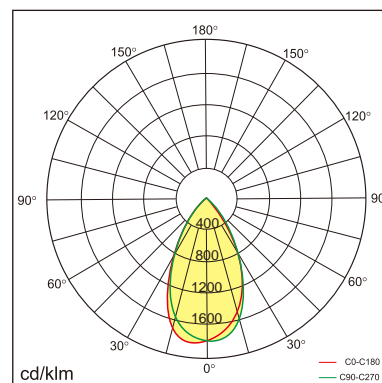

ELFOO - D5 Recessed luminaires

23.004.13001

GENERAL

Ceiling
Recessed
black
IP20
1552 lm
Beam Angle 55°
UG R < 18

LED

3000K warm weiss
CRI 80
L80(B10)50,000H
SDCM < 3

PHYSICAL

length 342 mm
width 63.5 mm
height 40 mm
0.55 kg

ELECTRICAL

No Dimming
12W
130 lm/W
AC 200-240V

The data values for the luminous flux are initially subject to a tolerance of +/- 10%, those for the electrical connected load are initially subject to a tolerance of +/- 10%, and those for the colour temperature are initially subject to a tolerance of +/- 150K. Product illustrations serve as examples and may differ from the original. No liability is assumed for typographical or printing errors. We reserve the right to make alterations in the interest of improving our products.