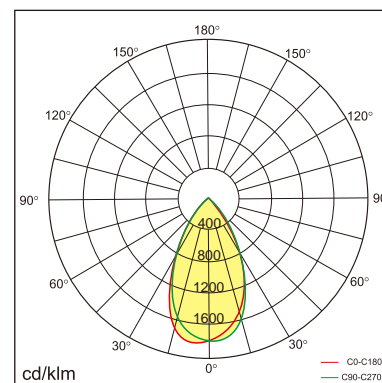

ELFOO - D5 Recessed luminaires

23.004.24010

GENERAL

Ceiling
Recessed
White
IP20
1552 lm
Beam Angle 55°
UG R < 18

LED

4000K neutral white
C R I 80
L80(B10)50,000H
SDC M < 3

PHYSICAL

length 342 mm
width 63.5 mm
height 40 mm
0.55 kg

ELECTRICAL

1~10V Dimming
12W
130 lm/W
A C 200~240V

The data values for the luminous flux are initially subject to a tolerance of +/- 10%, those for the electrical connected load are initially subject to a tolerance of +/- 10%, and those for the colour temperature are initially subject to a tolerance of +/- 150K. Product illustrations serve as examples and may differ from the original. No liability is assumed for typographical or printing errors. We reserve the right to make alterations in the interest of improving our products.