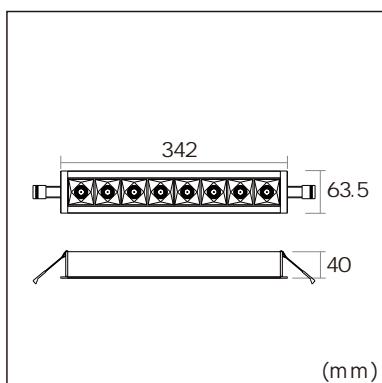

ELFOO - D5 Recessed luminaires

23.004.24010

GENERAL

Ceiling
Recessed
White
IP20
1552 lm
Beam Angle 55°
UG R < 18

LED

4000K neutral white
C R I 80
L80(B10)50,000H
SDC M < 3

PHYSICAL

length 342 mm
width 63.5 mm
height 40 mm
0.55 kg

ELECTRICAL

1~10V Dimming
12W
130 lm/W
A C 200~240V

The data values for the luminous flux are initially subject to a tolerance of +/- 10%, those for the electrical connected load are initially subject to a tolerance of +/- 10%, and those for the colour temperature are initially subject to a tolerance of +/- 150K. Product illustrations serve as examples and may differ from the original. No liability is assumed for typographical or printing errors. We reserve the right to make alterations in the interest of improving our products.