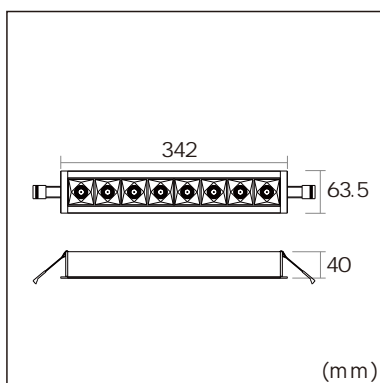

ELFOO - D5 Recessed luminaires

23.004.24004

GENERAL

Ceiling
Recessed
White
IP20
1552 lm
Beam Angle 55°
UG R < 18

LED

4000K neutral white
C R I 80
L80(B10)50,000H
SDC M < 3

PHYSICAL

length 342 mm
width 63.5 mm
height 40 mm
0.55 kg

ELECTRICAL

No Dimming
12W
130 lm/W
A C 200-240V

The data values for the luminous flux are initially subject to a tolerance of +/- 10%, those for the electrical connected load are initially subject to a tolerance of +/- 10%, and those for the colour temperature are initially subject to a tolerance of +/- 150K. Product illustrations serve as examples and may differ from the original. No liability is assumed for typographical or printing errors. We reserve the right to make alterations in the interest of improving our products.