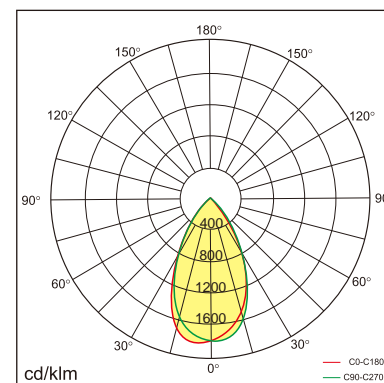

ELFOO - D5 Recessed luminaires

23.004.24004

GENERAL

Ceiling
Recessed
White
IP20
1552 lm
Beam Angle 55°
UG R < 18

LED

4000K neutral white
C R I 80
L80(B10)50,000H
SDC M < 3

PHYSICAL

length 342 mm
width 63.5 mm
height 40 mm
0.55 kg

ELECTRICAL

No Dimming
12W
130 lm/W
A C 200-240V

The data values for the luminous flux are initially subject to a tolerance of +/- 10%, those for the electrical connected load are initially subject to a tolerance of +/- 10%, and those for the colour temperature are initially subject to a tolerance of +/- 150K. Product illustrations serve as examples and may differ from the original. No liability is assumed for typographical or printing errors. We reserve the right to make alterations in the interest of improving our products.