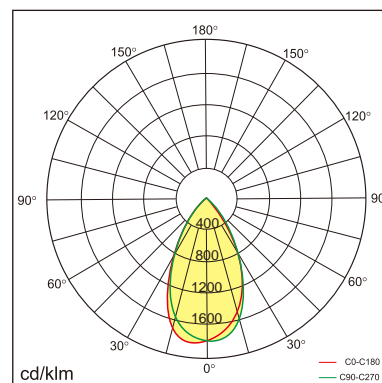

The data values for the luminous flux are initially subject to a tolerance of +/- 10%, those for the electrical connected load are initially subject to a tolerance of +/- 10%, and those for the colour temperature are initially subject to a tolerance of +/- 150K. Product illustrations serve as examples and may differ from the original. No liability is assumed for typographical or printing errors. We reserve the right to make alterations in the interest of improving our products.