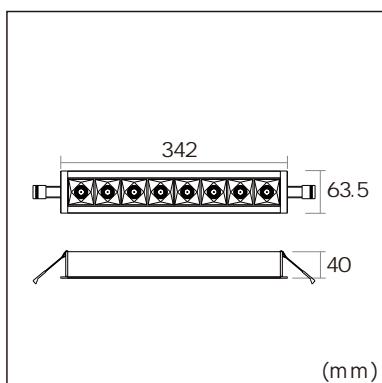

ELFOO - D5 Recessed luminaires

23.004.34018

GENERAL

Ceiling
Recessed
Silver
IP20
1552 lm
Beam Angle 55°
UG R<18

LED

4000K neutral white
CRI 80
L80(B10)50,000H
SDCM <3

PHYSICAL

length 342 mm
width 63.5 mm
height 40 mm
0.55 kg

ELECTRICAL

DALI Dimming
12W
130 lm/W
AC 200-240V

The data values for the luminous flux are initially subject to a tolerance of +/- 10%, those for the electrical connected load are initially subject to a tolerance of +/- 10%, and those for the colour temperature are initially subject to a tolerance of +/- 150K. Product illustrations serve as examples and may differ from the original. No liability is assumed for typographical or printing errors. We reserve the right to make alterations in the interest of improving our products.