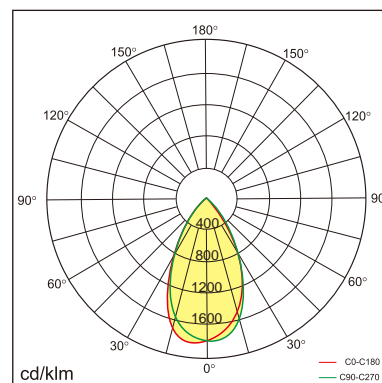

ELFOO - D5 Recessed luminaires

23.004.34018

GENERAL

Ceiling
Recessed
Silver
IP20
1552 lm
Beam Angle 55°
UG R<18

LED

4000K neutral white
CRI 80
L80(B10)50,000H
SDCM <3

PHYSICAL

length 342 mm
width 63.5 mm
height 40 mm
0.55 kg

ELECTRICAL

DALI Dimming
12W
130 lm/W
AC 200-240V

The data values for the luminous flux are initially subject to a tolerance of +/- 10%, those for the electrical connected load are initially subject to a tolerance of +/- 10%, and those for the colour temperature are initially subject to a tolerance of +/- 150K. Product illustrations serve as examples and may differ from the original. No liability is assumed for typographical or printing errors. We reserve the right to make alterations in the interest of improving our products.