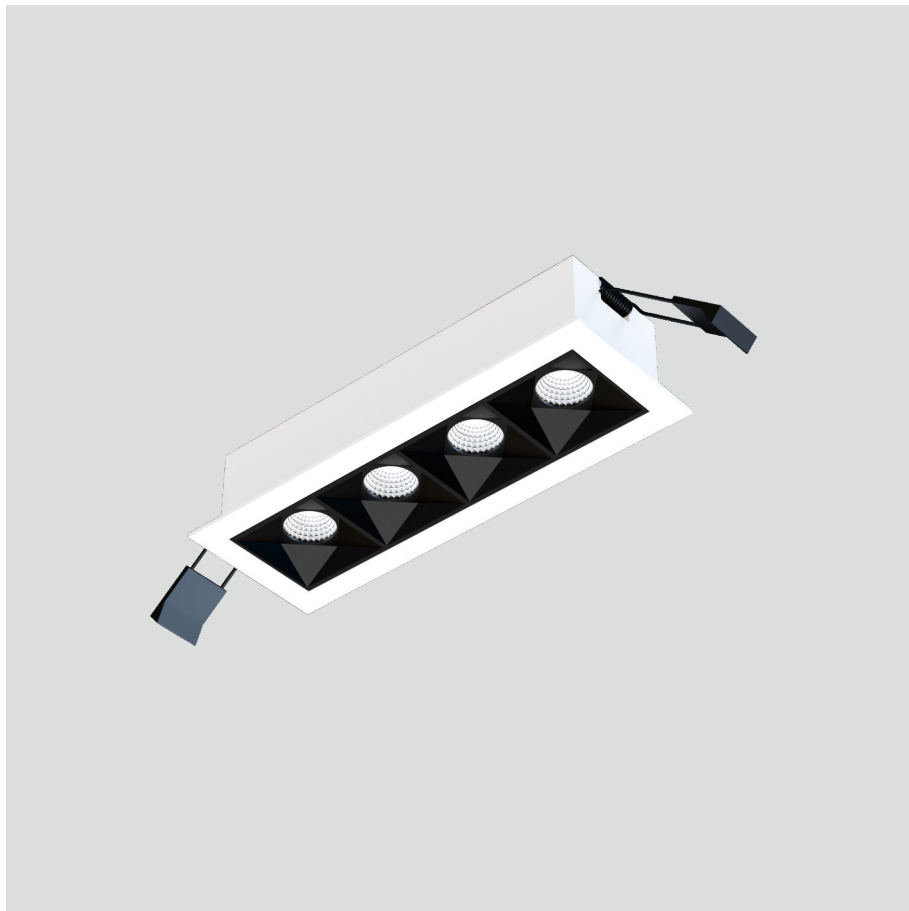

23.003.24010

GENERAL

Ceiling
Recessed
White
IP20
778 lm
Beam Angle 55°
UGR<18

LED

4000K neutral white
CRI ≥ 80
L80(B10)50,000H
SDCM <3

PHYSICAL

length 182 mm
width 63.5 mm
height 40 mm
0.35 kg

ELECTRICAL