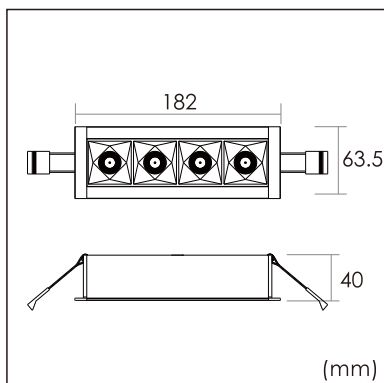

23.003.24010

GENERAL

Ceiling
Recessed
White
IP20
778 lm
Beam Angle 55°
UGR<18

LED

4000K neutral white
CRI ≥ 80
L80(B10)50,000H
SDCM <3

PHYSICAL

length 182 mm
width 63.5 mm
height 40 mm
0.35 kg

ELECTRICAL

1~10V Dimming
6W
120 lm/W
AC200~240V

The data values for the luminous flux are initially subject to a tolerance of +/- 10%, those for the electrical connected load are initially subject to a tolerance of +/- 10%, and those for the colour temperature are initially subject to a tolerance of +/- 150 K. Product illustrations serve as examples and may differ from the original. No liability is assumed for typographical or printing errors. We reserve the right to make alterations in the interest of improving our products.