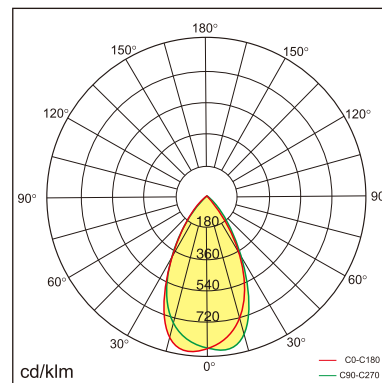

23.003.24010

GENERAL

Ceiling
Recessed
White
IP20
778 lm
Beam Angle 55°
UGR<18

LED

4000K neutral white
CRI ≥ 80
L80(B10)50,000H
SDCM <3

PHYSICAL

length 182 mm
width 63.5 mm
height 40 mm
0.35 kg

ELECTRICAL

1~10V Dimming
6W
120 lm/W
AC200~240V

The data values for the luminous flux are initially subject to a tolerance of +/- 10%, those for the electrical connected load are initially subject to a tolerance of +/- 10%, and those for the colour temperature are initially subject to a tolerance of +/- 150 K. Product illustrations serve as examples and may differ from the original. No liability is assumed for typographical or printing errors. We reserve the right to make alterations in the interest of improving our products.