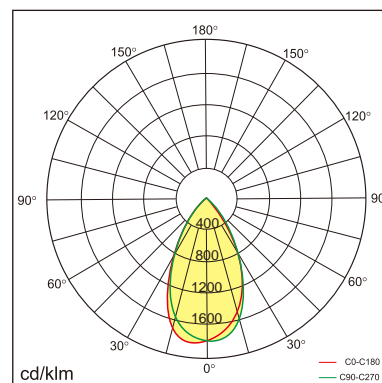

ELFOO - D5 Recessed luminaires

23.004.33017

GENERAL

Ceiling
Recessed
Silver
IP20
1552 lm
Beam Angle 55°
UG R < 18

LED

3000K warm weiss
CRI 80
L80(B10)50,000H
SDCM < 3

PHYSICAL

length 342 mm
width 63.5 mm
height 40 mm
0.55 kg

ELECTRICAL

DALI Dimming
12W
130 lm/W
AC 200-240V

The data values for the luminous flux are initially subject to a tolerance of +/- 10%, those for the electrical connected load are initially subject to a tolerance of +/- 10%, and those for the colour temperature are initially subject to a tolerance of +/- 150K, Product illustrations serve as examples and may differ from the original. No liability is assumed for typographical or printing errors. We reserve the right to make alterations in the interest of improving our products.