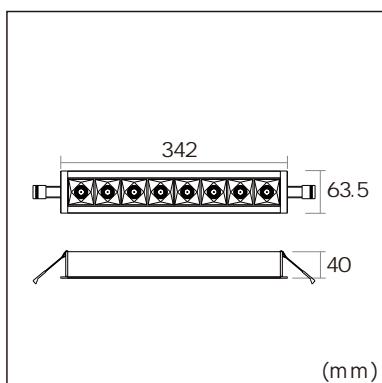

ELFOO - D5 Recessed luminaires

23.004.33017

GENERAL

Ceiling
Recessed
Silver
IP20
1552 lm
Beam Angle 55°
UG R < 18

LED

3000K warm weiss
CRI 80
L80(B10)50,000H
SDCM < 3

PHYSICAL

length 342 mm
width 63.5 mm
height 40 mm
0.55 kg

ELECTRICAL

DALI Dimming
12W
130 lm/W
AC 200-240V

The data values for the luminous flux are initially subject to a tolerance of +/- 10%, those for the electrical connected load are initially subject to a tolerance of +/- 10%, and those for the colour temperature are initially subject to a tolerance of +/- 150K, Product illustrations serve as examples and may differ from the original. No liability is assumed for typographical or printing errors. We reserve the right to make alterations in the interest of improving our products.