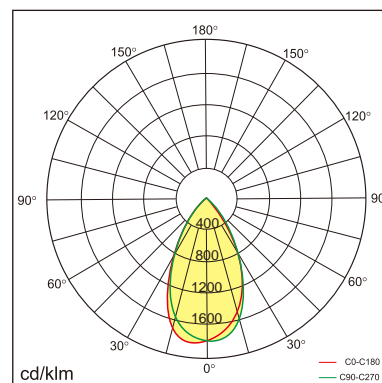

The data values for the luminous flux are initially subject to a tolerance of +/- 10%, those for the electrical connected load are initially subject to a tolerance of +/- 10%, and those for the colour temperature are initially subject to a tolerance of +/- 150K, Product illustrations serve as examples and may differ from the original. No liability is assumed for typographical or printing errors. We reserve the right to make alterations in the interest of improving our products.