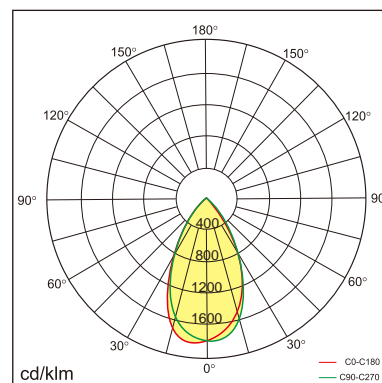

ELFOO - D5 Recessed luminaires

23.004.33005

GENERAL

Ceiling
Recessed
Silver
IP20
1552 lm
Beam Angle 55°
UG R<18

LED

3000K warm weiss
CRI 80
L80(B10)50,000H
SDCM <3

PHYSICAL

length 342 mm
width 63.5 mm
height 40 mm
0.55 kg

ELECTRICAL

No Dimming
12W
130 lm/W
AC 200-240V

The data values for the luminous flux are initially subject to a tolerance of +/- 10%, those for the electrical connected load are initially subject to a tolerance of +/- 10%, and those for the colour temperature are initially subject to a tolerance of +/- 150K. Product illustrations serve as examples and may differ from the original. No liability is assumed for typographical or printing errors. We reserve the right to make alterations in the interest of improving our products.