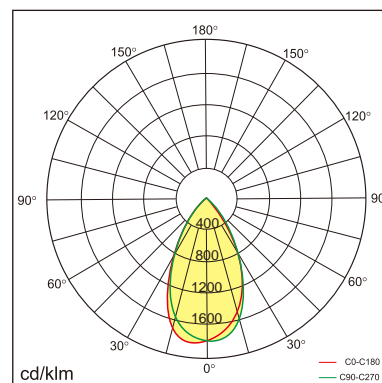

ELFOO-D5 Recessed luminaires

23.004.14002

GENERAL

Ceiling
Recessed
black
IP20
1552 lm
Beam Angle 55°
UG R<18

LED

4000K neutral white
CRI 80
L80(B10)50,000H
SDCM <3

PHYSICAL

length 342 mm
width 63.5 mm
height 40 mm
0.55 kg

ELECTRICAL

No Dimming
12W
130 lm/W
AC 200-240V

The data values for the luminous flux are initially subject to a tolerance of +/- 10%, those for the electrical connected load are initially subject to a tolerance of +/- 10%, and those for the colour temperature are initially subject to a tolerance of +/- 150K. Product illustrations serve as examples and may differ from the original. No liability is assumed for typographical or printing errors. We reserve the right to make alterations in the interest of improving our products.