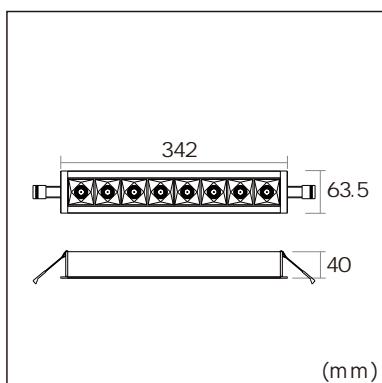

The data values for the luminous flux are initially subject to a tolerance of +/- 10%, those for the electrical connected load are initially subject to a tolerance of +/- 10%, and those for the colour temperature are initially subject to a tolerance of +/- 150K. Product illustrations serve as examples and may differ from the original. No liability is assumed for typographical or printing errors. We reserve the right to make alterations in the interest of improving our products.