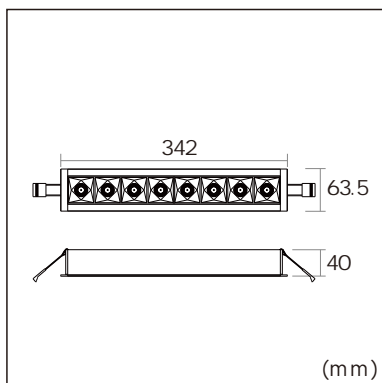

The data values for the luminous flux are initially subject to a tolerance of +/- 10%, those for the electrical connected load are initially subject to a tolerance of +/- 10%, and those for the colour temperature are initially subject to a tolerance of +/- 150K. Product illustrations serve as examples and may differ from the original. No liability is assumed for typographical or printing errors. We reserve the right to make alterations in the interest of improving our products.