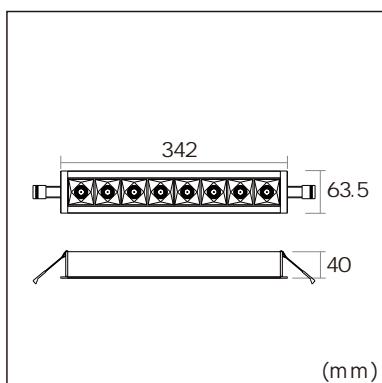

ELFOO - D5 Recessed luminaires

23.004.34012

GENERAL

Ceiling
Recessed
Silver
IP20
1552 lm
Beam Angle 55°
UG R < 18

LED

4000K neutral white
C R I 80
L80(B10)50,000H
SDC M < 3

PHYSICAL

length 342 mm
width 63.5 mm
height 40 mm
0.55 kg

ELECTRICAL

1~10V Dimming
12W
130 lm/W
AC 200~240V

The data values for the luminous flux are initially subject to a tolerance of +/- 10%, those for the electrical connected load are initially subject to a tolerance of +/- 10%, and those for the colour temperature are initially subject to a tolerance of +/- 150K. Product illustrations serve as examples and may differ from the original. No liability is assumed for typographical or printing errors. We reserve the right to make alterations in the interest of improving our products.