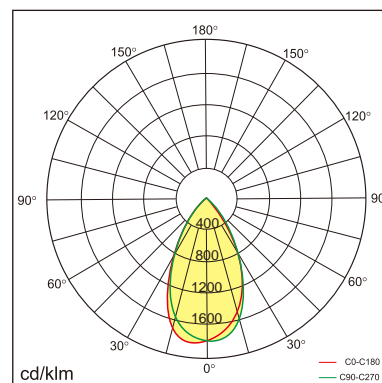

ELFOO - D5 Recessed luminaires

23.004.34012

GENERAL

Ceiling
Recessed
Silver
IP20
1552 lm
Beam Angle 55°
UG R < 18

LED

4000K neutral white
C R I 80
L80(B10)50,000H
SDC M < 3

PHYSICAL

length 342 mm
width 63.5 mm
height 40 mm
0.55 kg

ELECTRICAL

1~10V Dimming
12W
130 lm/W
AC 200~240V

The data values for the luminous flux are initially subject to a tolerance of +/- 10%, those for the electrical connected load are initially subject to a tolerance of +/- 10%, and those for the colour temperature are initially subject to a tolerance of +/- 150K. Product illustrations serve as examples and may differ from the original. No liability is assumed for typographical or printing errors. We reserve the right to make alterations in the interest of improving our products.