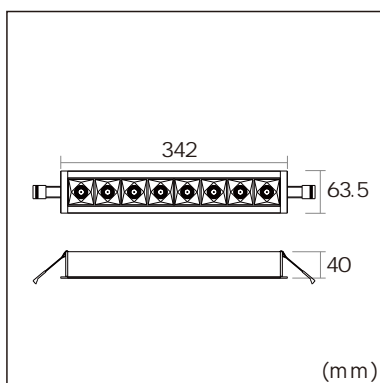

ELFOO - D5 Recessed luminaires

23.004.13013

GENERAL

Ceiling
Recessed
black
IP20
1552 lm
Beam Angle 55°
UGR <18

LED

3000K warm weiss
CRI 80
L80(B10)50,000H
SDCM <3

PHYSICAL

length 342 mm
width 63.5 mm
height 40 mm
0.55 kg

ELECTRICAL

DALI Dimming
12W
130 lm/W
AC 200-240V

The data values for the luminous flux are initially subject to a tolerance of +/- 10%, those for the electrical connected load are initially subject to a tolerance of +/- 10%, and those for the colour temperature are initially subject to a tolerance of +/- 150K. Product illustrations serve as examples and may differ from the original. No liability is assumed for typographical or printing errors. We reserve the right to make alterations in the interest of improving our products.