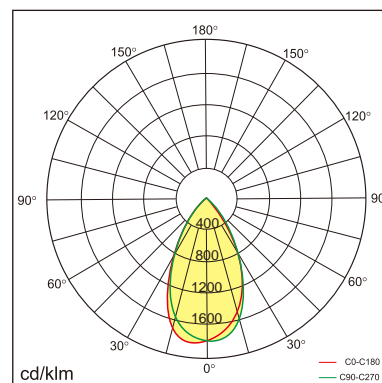

ELFOO - D5 Recessed luminaires

23.004.13013

GENERAL

Ceiling
Recessed
black
IP20
1552 lm
Beam Angle 55°
UGR <18

LED

3000K warm weiss
CRI 80
L80(B10)50,000H
SDCM <3

PHYSICAL

length 342 mm
width 63.5 mm
height 40 mm
0.55 kg

ELECTRICAL

DALI Dimming
12W
130 lm/W
AC 200-240V

The data values for the luminous flux are initially subject to a tolerance of +/- 10%, those for the electrical connected load are initially subject to a tolerance of +/- 10%, and those for the colour temperature are initially subject to a tolerance of +/- 150K. Product illustrations serve as examples and may differ from the original. No liability is assumed for typographical or printing errors. We reserve the right to make alterations in the interest of improving our products.